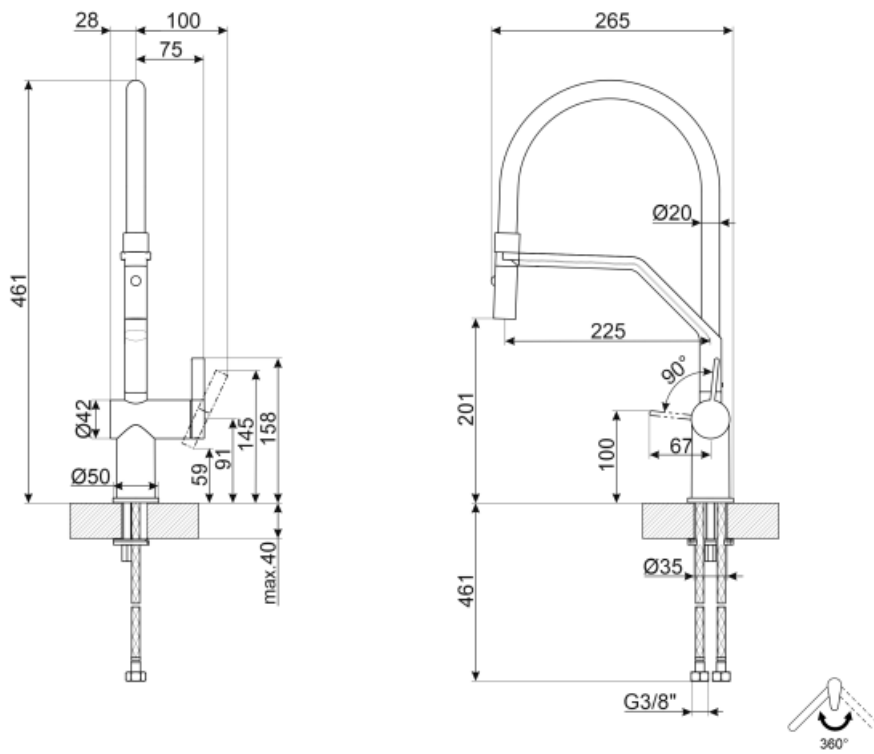

MID20CR

Product family	Taps
Material	Brass
Swivelling spout	Yes
Swivelling spout rotation	360 °

Aesthetics

Aesthetic	Universale	Handshower	Mobile semi-professional
Colour	Chrome and black matt	Jet type	Double jets
Finishing	Glossy	Aerator	Yes
Spout type	Silicone spout	Flexible hoses number	2
Tap type	Semi-professional single lever		

Technical Features

Flexible hoses lenght	450 mm	Minimum pressure	0,5 bar
Flexible hoses connection	3/8 "	Optimal pressure	3 bar
Ceramic disc cartridge type	35 Ø	Tap hole diameter	35 mm
Maximum pressure	5 bar		

Logistic Information

Product height (mm)	461 mm
---------------------	--------

Symbols glossary (TT)

- | | | | |
|--|--|---|---|
|  | Swivel spout rotation 360° |  | Double jet handshower. It is possible to simply switch between a standard stream mode and a spray mode. |
|  | The mobile hand shower of the Semi-Professional taps with high spout allows you to easily reach every point of the sink. | | |