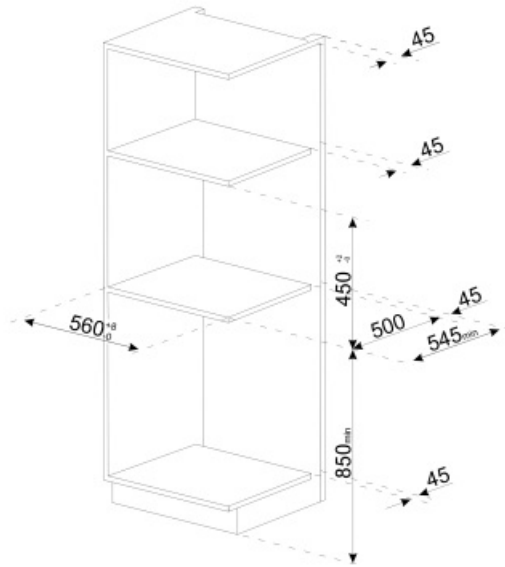

Technical Features

Coffee granules compartment	Yes	Cup holder	Yes, warmed
Ground coffee compartment	Yes	Heating system	Thermoblock + Steamer
Removable water container	Yes	Grinder	Semiprofessional stainless steel conical grinder
Used coffee waste container	Yes (14 single, 7 double)	Pump pressure	15 bar
Height-adjustable coffee spout	Yes, 85-142 mm	Water container capacity	2.40 l
Steam dispenser	Yes	Coffee granule container capacity	350 g
Drip tray	Yes	Light Type	LED
Removable milk jug	Yes	Lights	4
Thermal carafe	Yes, stainless steel 0,5 L with autoclean system	Installation	On telescopic guides with soft closing

Electrical Connection

Nominal power	1350 W	Frequency (Hz)	50-60 Hz
Current	5.6 A	Power supply cable length	180 cm
Voltage (V)	220-240 V		

Logistic Information

Width (mm)	595 mm	Height (mm)	455 mm
Depth (mm)	470 mm		