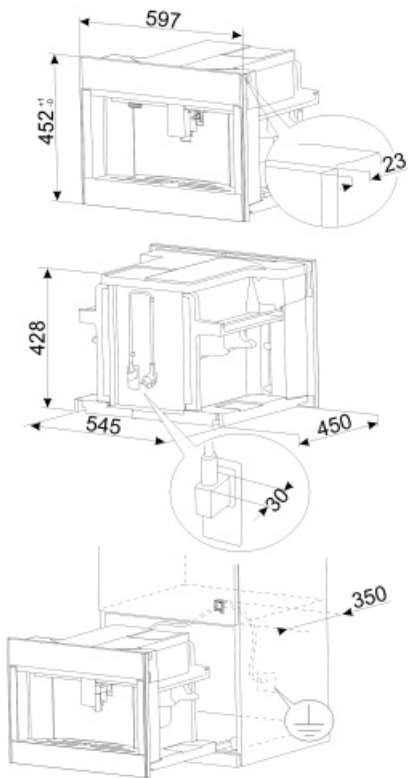

Technical Features

Coffee granules compartment	Yes	Cup holder	Yes, warmed
Ground coffee compartment	Yes	Heating system	Thermoblock + Steamer
Removable water container	Yes	Grinder	Semiprofessional stainless steel conical grinder
Used coffee waste container	Yes (14 single, 7 double)	Pump pressure	15 bar
Height-adjustable coffee spout	Yes, 85-142 mm	Water container capacity	2.40 l
Steam dispenser	Yes	Coffee granule container capacity	350 g
Drip tray	Yes	Light Type	LED
Removable milk jug	Yes	Lights	4
Thermal carafe	Yes, stainless steel 0,5 L with autoclean system	Installation	On telescopic guides with soft closing

Electrical Connection

Nominal power	1350 W	Frequency (Hz)	50-60 Hz
Current	5.6 A	Power supply cable length	180 cm
Voltage (V)	220-240 V		

Logistic Information

Width (mm)	595 mm	Height (mm)	455 mm
Depth (mm)	470 mm		