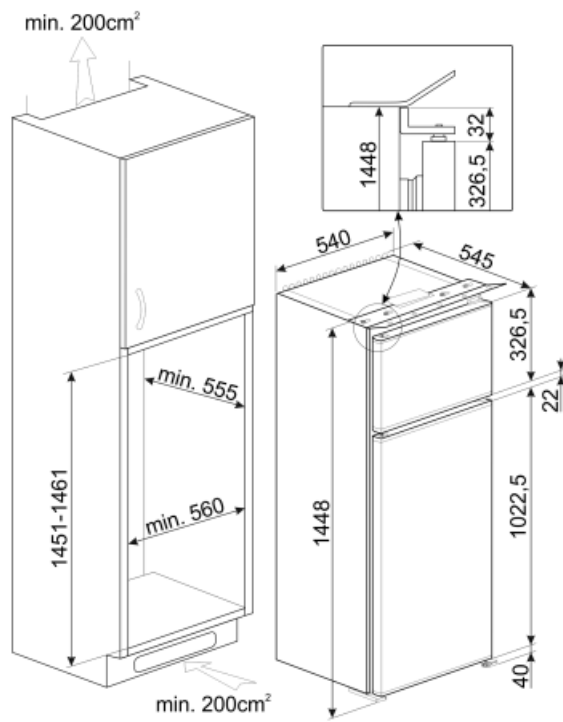

Refrigerator Inner Door

Number of adjustable door shelves	2	No. of bottle shelves	1
-----------------------------------	---	-----------------------	---

Other Refrigerator features

Accessories Egg tray

Other Freezer features

Electrical Connection

Plug	(F;E) Schuko	Voltage (V)	220-240 V
Nominal power	70 W	Frequency (Hz)	50 Hz
Current	0,4 A	Power supply cable length	215 cm

Symbols glossary

-  Energy efficiency class E
-  LED interior lighting: is a more energy efficient and long lasting way of illuminating the interior of the appliance.
-  Built-in niche