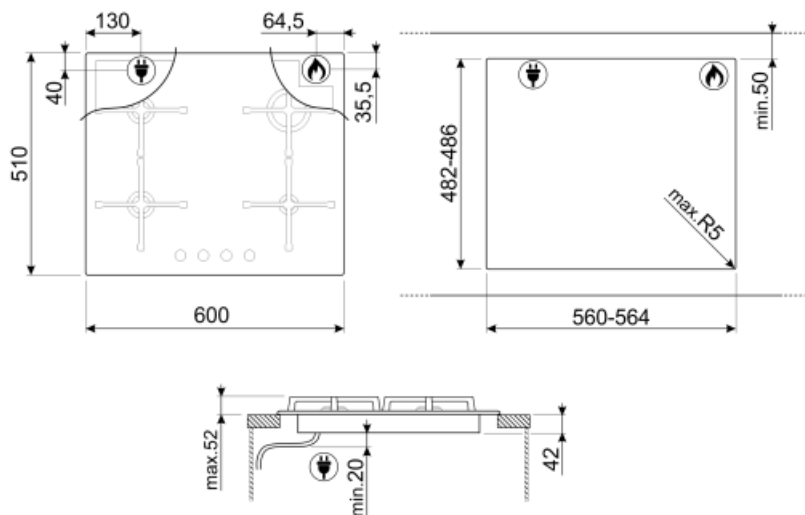

Technical Features

Front-left - Gas - Semi Rapid - 1.70 kW

Rear-left - Gas - Semi Rapid - 1.70 kW

Rear-right - Gas - Rapid - 2.90 kW

Front-right - Gas - AUX - 1.00 kW

Gas safety valves   Yes   Automatic Ignition   Yes

Electrical Connection

Electrical connection rating (W)	1 W	Frequency (Hz)	50/60 Hz
Voltage (V)	220-240 V	Power supply cable length	120 cm
Type of electric cable installed	Yes, Single phase		

Gas Connection

Gas Type	G20/G25 natural gas	Other gas nozzles included	G30 GPL Liquid gas
Gas connection	Cilindrical	Gas connection rating (W)	7300 W