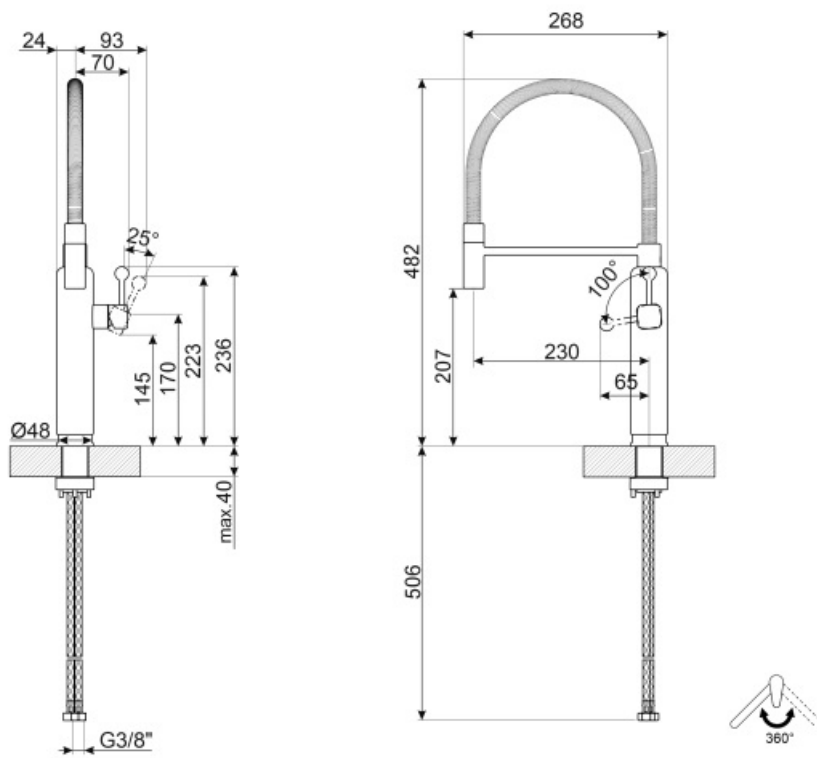

MDF50BL

Product family	Taps
Material	Brass
Swivelling spout	Yes
Swivelling spout rotation	360 °

Aesthetics

Aesthetic	50's Style	Handshower	Mobile semi-professional
Colour	Black	Jet type	Single jet
Finishing	Chrome	Aerator	Yes
Spout type	Spring spout	Flexible hoses number	2
Tap type	Semi-professional single lever		

Technical Features

Characteristics	ESC	Minimum pressure	0,5 bar
Flexible hoses lenght	450 mm	Optimal pressure	3 bar
Flexible hoses connection	3/8 "	Water production (l/min)	8,3 l
Ceramic disc cartridge type	25 Ø	Tap hole diameter	35 mm
Maximum pressure	5 bar		

Logistic Information

Product height (mm)	482 mm
---------------------	--------

Symbols glossary (TT)

ESC: with the ESC Energy Saving Cartridge system the control lever positioned in the middle dispenses only cold water, and not 50% of hot and 50% of c

Swivel spout rotation 360°

The mobile hand shower of the Semi-Professional taps with high spout allows you to easily reach every point of the sink.