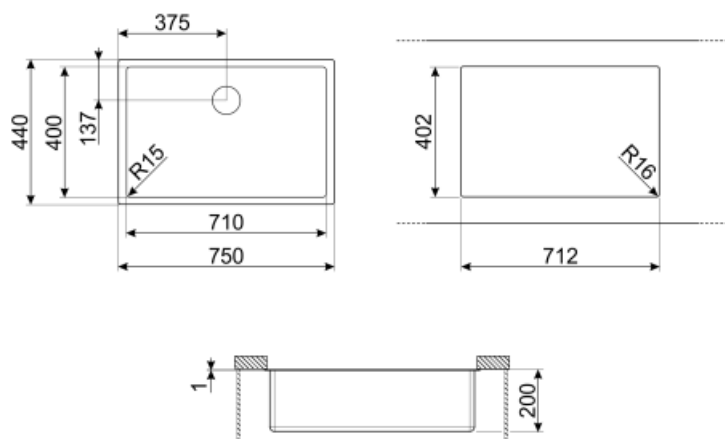

Accessories for
installation

Strainer, Savespace siphon
with dishwasher outlet
connection, Fixing clips