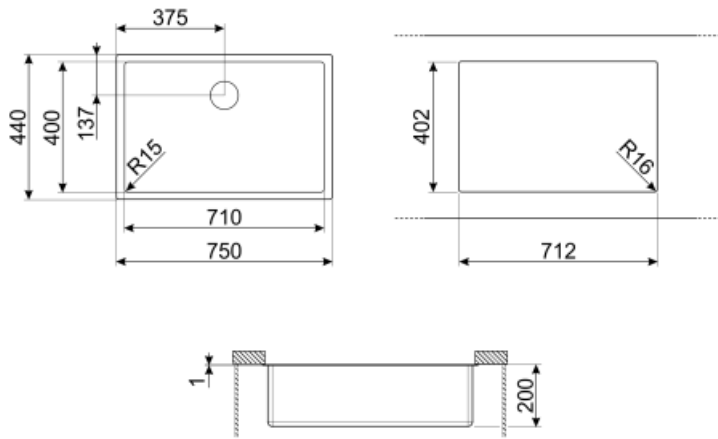

Accessories for
installation

Strainer, Savespace siphon
with dishwasher outlet
connection, Fixing clips