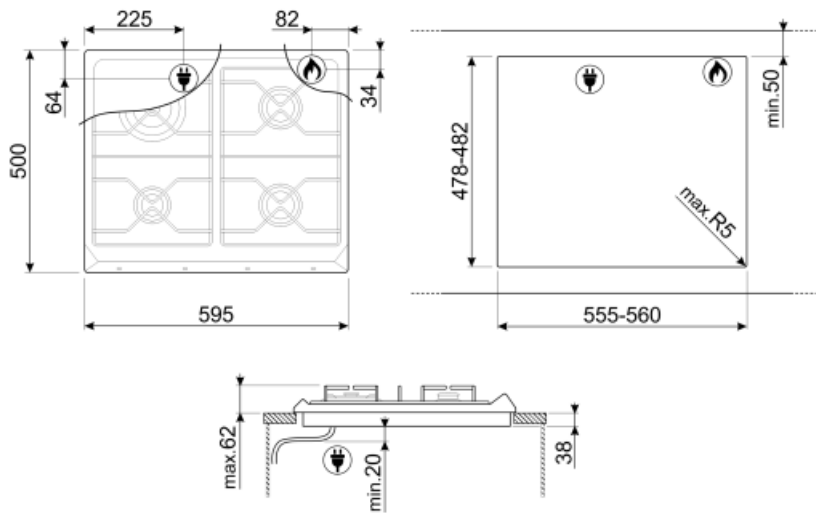

Front-left - Gas - AUX - 1.10 kW

Rear-left - Gas - UR - 3.30 kW

Rear-right - Gas - Semi Rapid - 1.70 kW

Front-right - Gas - Semi Rapid - 1.70 kW

Gas safety valves   Yes   Automatic Ignition   Yes

Electrical Connection

Electrical connection rating (W)	1 W	Frequency (Hz)	50/60 Hz
Voltage (V)	220-240 V	Power supply cable length	120 cm
Type of electric cable installed	Yes, Single phase		

Gas Connection

Gas Type	G20/G25 natural gas	Other gas connections provided	Conical
Gas connection	Cilindrical	Gas connection rating (W)	7800 W
Other gas nozzles included	G30 GPL Liquid gas