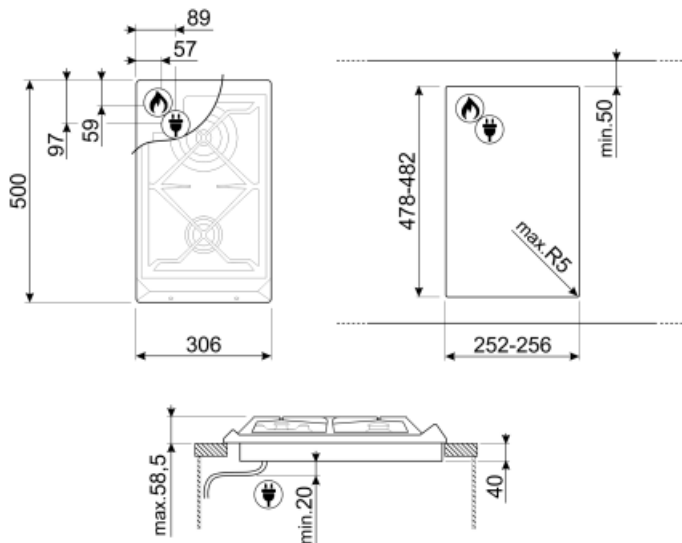

## Options

Worktop Cut-Out	478-482x252-256 mm
-----------------	--------------------

## Electrical Connection

Power supply cable length                      120 cm

## Gas Connection

Gas Type	G20 Natural gas	Gas connection rating (W)	4400 W
Gas connection	Cilindrical	Gas connection distance, horizontal	57 mm
Other gas nozzles included	G30 GPL Liquid gas	Gas connection distance, vertical	59 mm
Other gas connections provided	Conical		