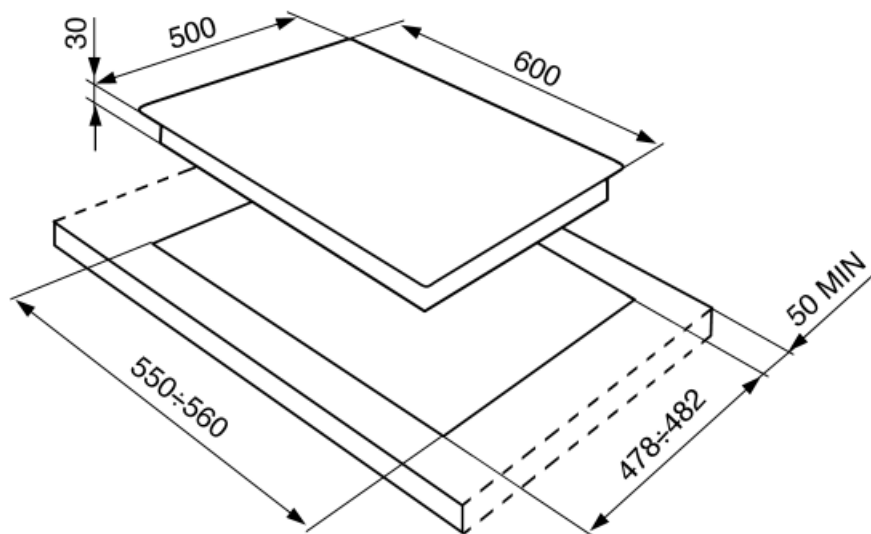

UR

Left - Gas - UR - 3.90 kW

Rear-centre - Gas - Semi Rapid - 1.70 kW

Front-centre - Gas - AUX - 1.10 kW

Right - Gas - Rapid - 2.60 kW

Gas safety valves	Yes	Automatic Ignition	Yes

Electrical Connection

Electrical connection rating (W)	1 W	Frequency (Hz)	50/60 Hz
Voltage (V)	220-240 V	Power supply cable length	120 cm

Gas Connection

Gas Type	G20 Natural gas	Other gas connections provided	Conical
Gas connection	Cilindrical	Gas connection rating (W)	9300 W
Other gas nozzles included	G30 GPL Liquid gas