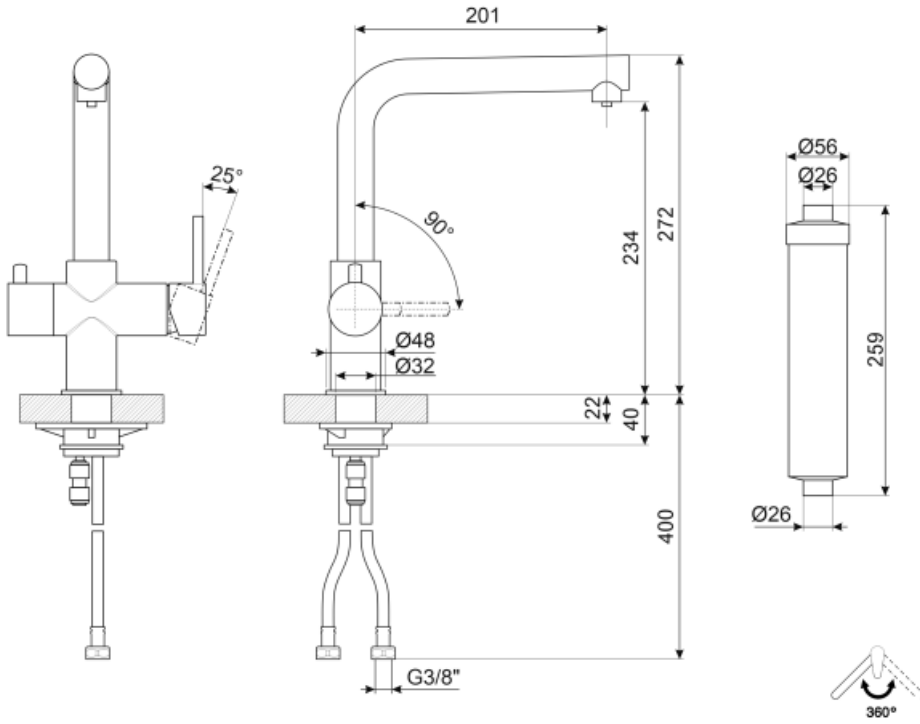

# MAP99CR

Product family	Taps
Material	Brass
Swivelling spout	Yes
Swivelling spout rotation	360 °

## Technical Features

Characteristics	ESC	Water depuration filter type	FIAP 16007 - 1100l capacity
Flexible hoses lenght	360 mm	Maximum pressure	10 bar
Flexible hoses connection	3/8 "	Minimum pressure	0,5 bar
Ceramic disc cartridge type	35 Ø	Optimal pressure	3 bar
Filtered water cartridge type	20x1	Tap hole diameter	35 mm
Water depuration filter	Yes		

## Logistic Information

Product height (mm)	272 mm
---------------------	--------

## Symbols glossary (TT)

---

ESC: with the ESC Energy Saving Cartridge system the control lever positioned in the middle dispenses only cold water, and not 50% of hot and 50% of c

Swivel spout rotation 360°