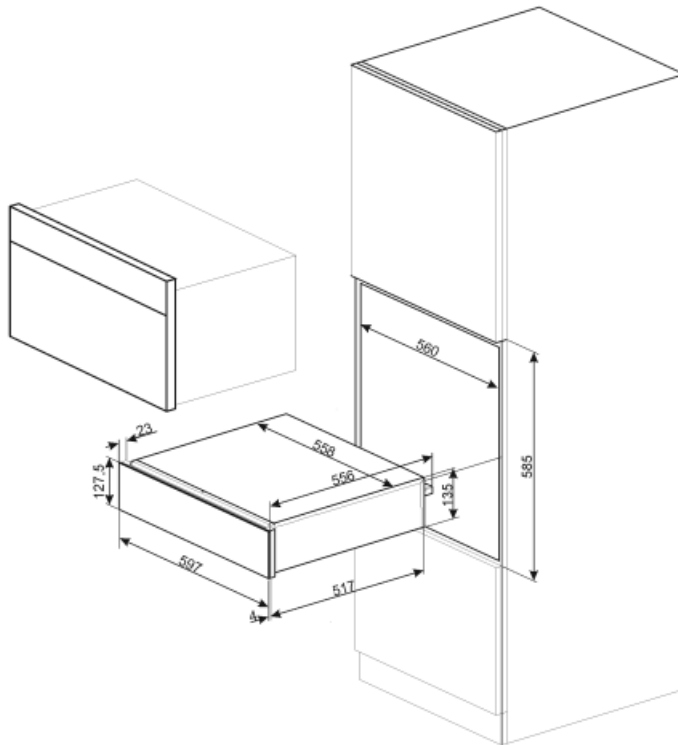

Technical Features

Opening mechanism	Push-pull	Capacity	21 l
-------------------	-----------	----------	------

Base material	Stainless steel	Type of heating	Fan assisted
Max weight allowance	15 kg	Accessories included	Silicone antislip mat
Maximum drawer loading weight	85 kg		

Electrical Connection

Plug	(F;E) Schuko	Voltage (V)	220-240 V
Nominal power	500 W	Frequency (Hz)	50-60 Hz
Current	2 A		

Logistic Information

Width (mm)	597 mm	Product Height (mm)	135 mm
Depth (mm)	538 mm		