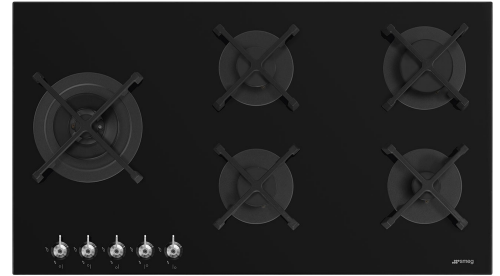

# PV395LN

Product Family	Hob
Built-in type	Ultra-low profile or Fully Flushed
Dimensions	90 cm
Power supply	Gas
Type	Gas
EAN code	8017709324728

## Aesthetics

Aesthetic	Classica
Colour	Black
Finishing	Glass
Material	Glass
Glass type	Standard (clear)
Glass edge	Straight edge
Glass on Steel	Yes
Pan stands	Cast iron
Burners	Standard
Burners Material	Alluminium
Type of control setting	Control knobs
Control knob position	Front
No. of controls	5
Controls colour	Steel effect
Serigraphy colour	White