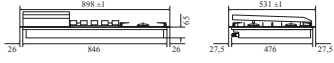

## Consumption

---

Double burner Fry Top plate Ø 90 mm + Ø 60 mm	3 kW / 0,6 kW + 1,8 kW / 0,4 kW
---	---------------------------------

---

Double ring dual burner 4,5 kW Ø 120 mm	4,5 kW / 0,3 kW
---	-----------------

---

Two large burners Ø 90 mm	2 x 3 kW / 0,6 kW
---------------------------	-------------------

---

Two small burners Ø 60 mm	2 x 1,8 kW / 0,4 kW
---------------------------	---------------------

---

## Measurements

---

Built-in hole size: 860×490  
mm