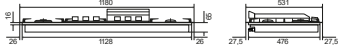

Continuously adjustable flame from minimum to maximum

Safety valve

Flame spreader made of brass with nanotechnological non-stick treatment

Consumption

Double burner Fry Top plate Ø 90 mm + Ø 60 mm	3 kW / 0,6 kW + 1,8 kW / 0,4 kW
---	---------------------------------

Two Dual burners 4,5 kW Ø 120 mm	4,5 kW / 0,3 kW
----------------------------------	-----------------

Two large burners Ø 90 mm	2 x 3 kW / 0,6 kW
---------------------------	-------------------

Two small burners Ø 60 mm	2 x 1,8 kW / 0,4 kW
---------------------------	---------------------

Measurements

Built-in hole size: 1140×490
mm

Accessories available