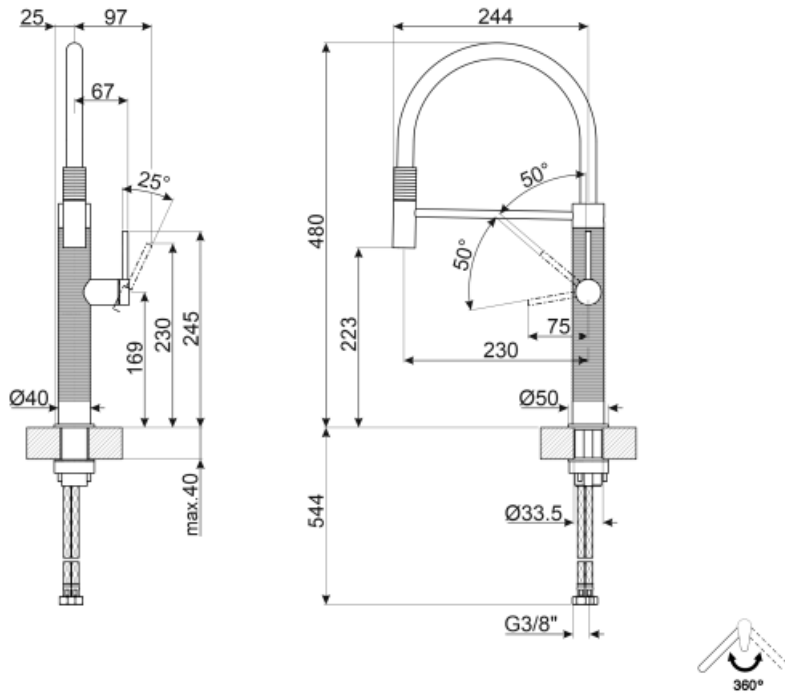

MID6DKX

Product family	Taps
Material	Stainless steel AISI 316
Swivelling spout	Yes
Swivelling spout rotation	360 °

Aesthetics

Aesthetic	Universale	Handshower	Mobile semi-professional
Colour	Dark Inox	Jet type	Single jet
Finishing	PVD Brushed	Aerator	Yes
Spout type	Silicone spout	Flexible hoses number	2
Tap type	Semi-professional single lever		

Technical Features

Flexible hoses lenght	700 mm	Minimum pressure	1 bar
Flexible hoses connection	3/8 "	Optimal pressure	3 bar
Ceramic disc cartridge type	25 Ø	Water production (l/min)	8 l
Non-return valve	Yes	Tap hole diameter	35 mm
Maximum pressure	5 bar		

Logistic Information

Product height (mm)	480 mm
----------------------------	--------

Symbols glossary (TT)

Swivel spout rotation 360°

The mobile hand shower of the Semi-Professional taps with high spout allows you to easily reach every point of the sink.