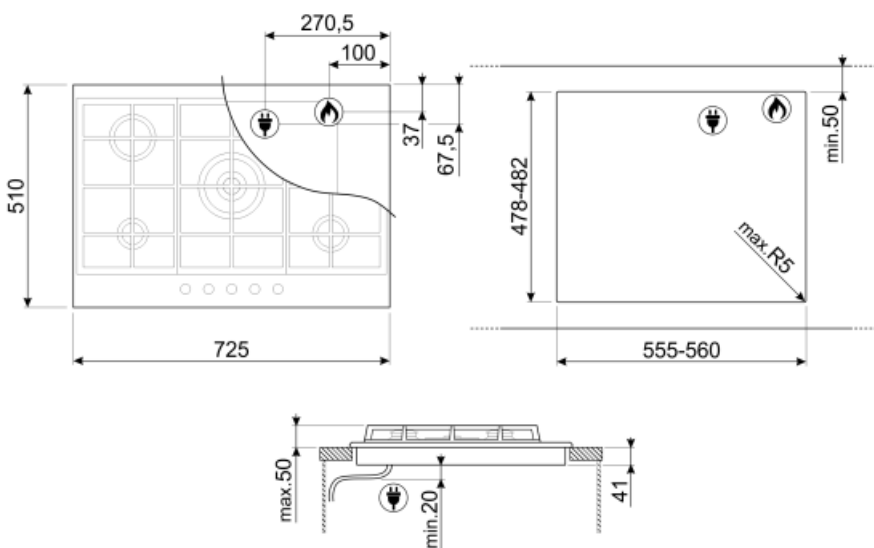

Technical Features

UR

Front-left - Gas - AUX - 1.10 kW
Rear-left - Gas - Rapid - 2.60 kW
Central - Gas - UR - 4.00 kW
Rear-right - Gas - Semi Rapid - 1.80 kW
Front-right - Gas - Semi Rapid - 1.80 kW

Gas safety valves   Yes   Automatic Ignition   Yes

Electrical Connection

Electrical connection rating (W)	1 W	Frequency (Hz)	50/60 Hz
Voltage (V)	220-240 V	Power supply cable length	120 cm
Type of electric cable supplied	Yes, Single phase		

Gas Connection

Gas Type	G20 Natural gas	Other gas connections provided	Conical
Gas connection	Cilindrical	Gas connection rating (W)	11300 W
Other gas nozzles included	G30 GPL Liquid gas