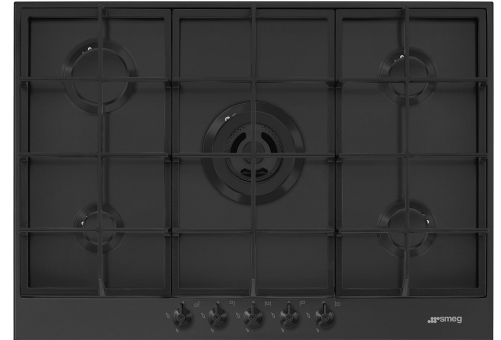

PX375MB

Product Family	Hob
Built-in type	Traditional
Dimensions	70/75 cm
Power supply	Gas
Type	Gas
EAN code	8017709321628

Aesthetics

Aesthetic	Classica
Colour	Matt Black
Finishing	Matt black
Material	Enamelled
Serie	New
Pan stands	Cast iron
Burners	Smeg Contemporary
Burners Material	Alluminium
Burner Coating	Black Ceram
Type of control setting	Control knobs
Control knob position	Front
No. of controls	5
Controls colour	Matt Black
Serigraphy colour	Silver

Programme / Functions

Total no. of cook zones	5
No. of gas cook zones	5

Options

Worktop Cut-Out	478-482x555-560 mm
------------------------	--------------------

Technical Features

UR

Front-left - Gas - AUX - 1.10 kW
 Rear-left - Gas - Rapid - 2.60 kW
 Central - Gas - UR - 4.00 kW
 Rear-right - Gas - Semi Rapid - 1.80 kW
 Front-right - Gas - Semi Rapid - 1.80 kW

Symbols glossary (TT)

- | | | | |
|--|--|---|---|
|  | Standard installation: Traditional installation in tabletop, suitable for any kitchen sets |  | Heavy duty cast iron pan stands: for maximum stability and strength. |
|  | CUT_OUT_STANDARD_72dpi |  | Ultra rapid burners: Powerful ultra rapid burners offer up to 5kw of power. |
|  | Knobs control | | |