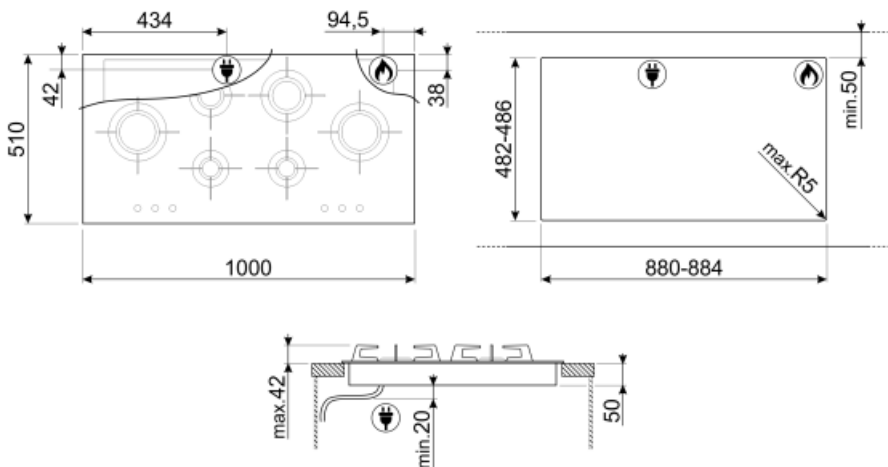

Technical Features

Centre-left - Gas - UR - 3.50 kW
Rear-left - Gas - Semi Rapid - 1.60 kW
Front-left - Gas - AUX - 1.00 kW
Rear-right - Gas - Rapid - 2.40 kW
Front-right - Gas - AUX - 1.00 kW
Centre-right - Gas - UR - 3.50 kW

Gas safety valves   Yes   Automatic Ignition   Yes

Electrical Connection

Electrical connection rating (W)	1 W	Frequency (Hz)	50/60 Hz
Voltage (V)	220-240 V	Power supply cable length	120 cm
Type of electric cable installed	Yes, Single phase		

Gas Connection

Gas Type	G20 Natural gas	Other gas connections provided	Conical
Gas connection	Cilindrical	Gas connection rating (W)	13100 W
Other gas nozzles included	G25 Natural gas, G30 GPL Liquid gas