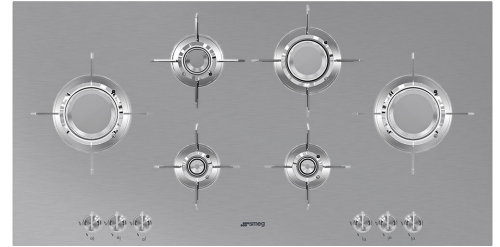

PXL6106

Product Family	Hob
Built-in type	Ultra-low profile or Fully Flushed
Dimensions	100 cm
Power supply	Gas
Type	Gas
EAN code	8017709220631

Aesthetics

Aesthetic	Dolce Stil Novo
Colour	Stainless steel
Finishing	Satin
Material	Stainless Steel
Type of steel	Brushed
Pan stands	Stainless steel
Pan Stand Coating	Titanium
Burners	Laminate
Burners Material	Brass
Burner Coating	Nichelato
Type of control setting	Control knobs
Control knob position	Front
No. of controls	6
Controls colour	Steel effect
Serigraphy colour	Black
Alternative colours available	Black

Programme / Functions

Total no. of cook zones	6
No. of gas cook zones	6

Options

Worktop Cut-Out	482-486x880-884 mm
-----------------	--------------------

Technical Features

Centre-left - Gas - UR - 3.50 kW
 Rear-left - Gas - Semi Rapid - 1.60 kW
 Front-left - Gas - AUX - 1.00 kW
 Rear-right - Gas - Rapid - 2.40 kW
 Front-right - Gas - AUX - 1.00 kW
 Centre-right - Gas - UR - 3.50 kW

KPDSN100L
Stainless Steel artistic pan stands
Titanium coating Leaves design
Suitable for 100cm hobs

Symbols glossary (TT)

Knobs control

Ultra rapid burners: Powerful ultra rapid burners offer up to 5kw of power.