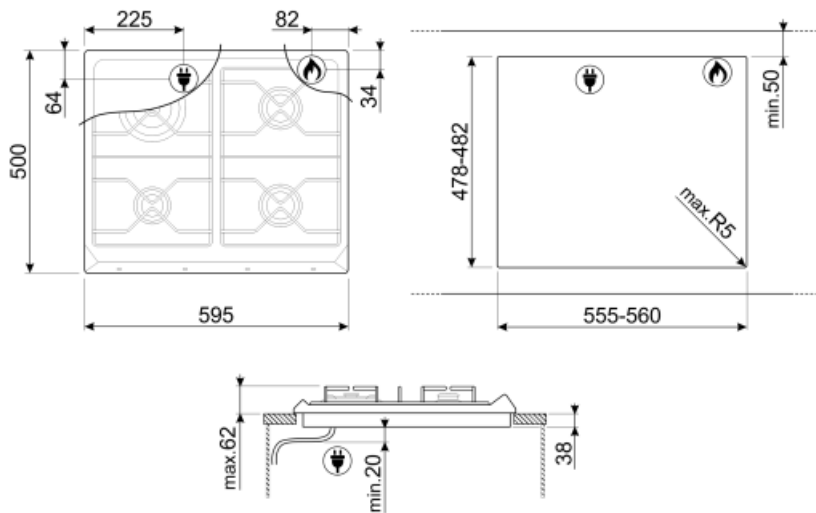

UR

Front-left - Gas - AUX - 1.10 kW

Rear-left - Gas - UR - 3.30 kW

Rear-right - Gas - Semi Rapid - 1.70 kW

Front-right - Gas - Semi Rapid - 1.70 kW

Gas safety valves   Yes   Automatic Ignition   Yes

Electrical Connection

Electrical connection rating (W)	1 W	Frequency (Hz)	50/60 Hz
Voltage (V)	220-240 V	Power supply cable length	120 cm

Gas Connection

Gas Type	G20 Natural gas	Other gas connections provided	Conical
Gas connection	Cilindrical	Gas connection rating (W)	7800 W
Other gas nozzles included	G30 GPL Liquid gas