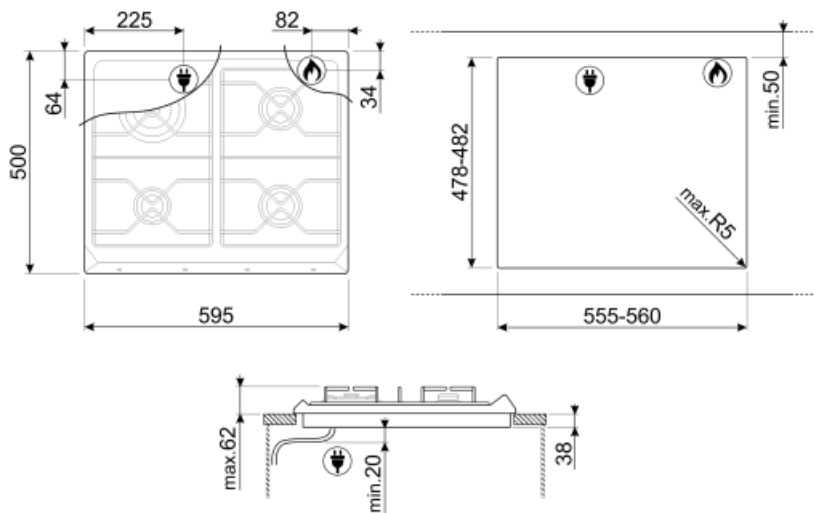

SR964PGH

Product Family	Hob
Built-in type	Traditional
Dimensions	60 cm
Power supply	Gas
Type	Gas
EAN code	8017709200138

Aesthetics

Aesthetic	Victoria
Colour	Cream
Material	Enamelled
Pan stands	Cast iron
Type of control setting	Control knobs
Control knob position	Front
No. of controls	4
Controls colour	Chrome
Serigraphy colour	Grey

Programme / Functions

Total no. of cook zones	4
No. of gas cook zones	4

Options

Worktop Cut-Out	478-482x555-560 mm
-----------------	--------------------

Technical Features

Front-left - Gas - AUX - 1.10 kW

Electrical Connection

Electrical connection rating (W)	1 W	Frequency (Hz)	50/60 Hz
Voltage (V)	220-240 V	Power supply cable length	120 cm

Gas Connection

Gas Type	G20 Natural gas	Other gas connections provided	Conical
Gas connection	Cilindrical	Gas connection rating (W)	7800 W
Other gas nozzles included	G30 GPL Liquid gas		