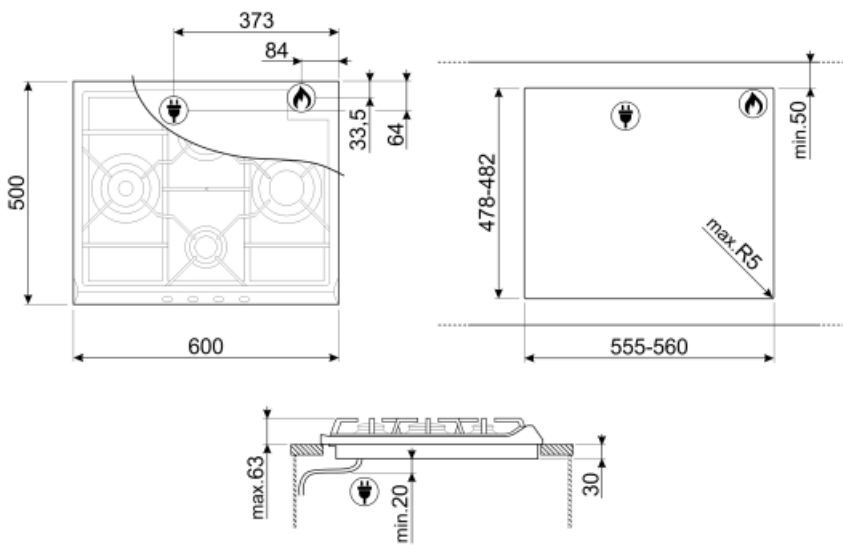

UR

Left - Gas - UR - 3.90 kW

Rear-centre - Gas - Semi Rapid - 1.70 kW

Front-centre - Gas - AUX - 1.10 kW

Right - Gas - Rapid - 2.60 kW

Gas safety valves   Yes   Automatic Ignition   Yes

Electrical Connection

Electrical connection rating (W)	1 W	Frequency (Hz)	50/60 Hz
Voltage (V)	220-240 V	Power supply cable length	120 cm

Gas Connection

Gas Type	G20 Natural gas	Other gas connections provided	Conical
Gas connection	Cilindrical	Gas connection rating (W)	9300 W
Other gas nozzles included	G30 GPL Liquid gas