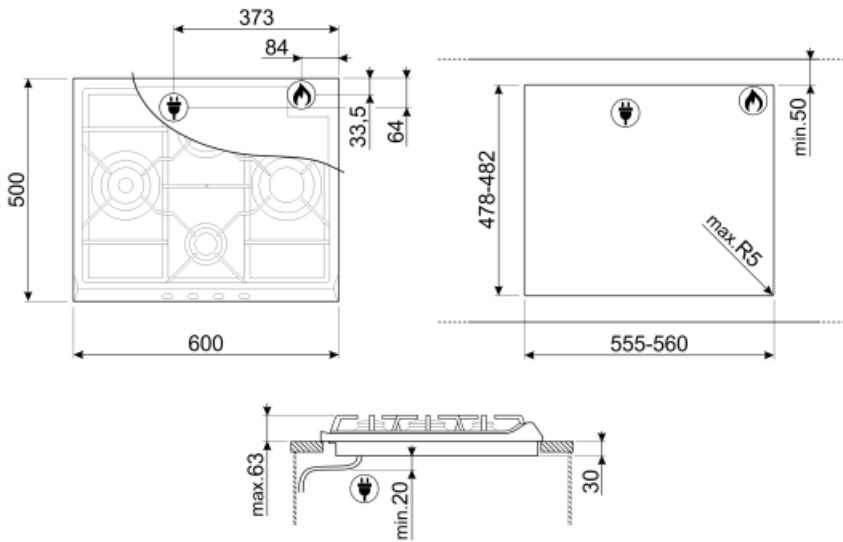

UR

Left - Gas - UR - 3.90 kW

Rear-centre - Gas - Semi Rapid - 1.70 kW

Front-centre - Gas - AUX - 1.10 kW

Right - Gas - Rapid - 2.60 kW

Gas safety valves   Yes   Automatic Ignition   Yes

Electrical Connection

Electrical connection rating (W)	1 W	Frequency (Hz)	50/60 Hz
Voltage (V)	220-240 V	Power supply cable length	120 cm

Gas Connection

Gas Type	G20 Natural gas	Other gas connections provided	Conical
Gas connection	Cilindrical	Gas connection rating (W)	9300 W
Other gas nozzles included	G30 GPL Liquid gas