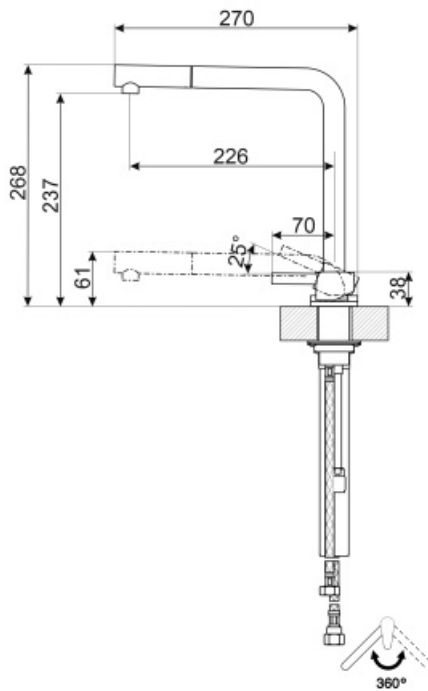

MTD5CR

Product family	Taps
Material	Brass
Swivelling spout	Yes
Swivelling spout rotation	360 °

Aesthetics

Aesthetic	Universale	Handshower	Extractable
Colour	Chrome	Jet type	Single jet
Finishing	Glossy	Aerator	Yes
Spout type	L spout	Flexible hoses number	2
Tap type	Remote lever and telescopic mixer		

Technical Features

Flexible hoses lenght	500 mm	Minimum pressure	0,5 bar
Flexible hoses connection	3/8 "	Optimal pressure	3 bar
Ceramic disc cartridge type	25 Ø	Water production (l/min)	8,5 l
Non-return valve	Yes	Tap hole diameter	35 mm
Maximum pressure	5 bar		

Logistic Information

Product height (mm)	268 mm
---------------------	--------

Symbols glossary (TT)

Tap for spaces with minimum heights such as under the window consisting of a telescopic swivel spout and a remote lever control

Swivel spout rotation 360°

The extractable handshower allows to increase the range of action of the tap and it is extremely versatile, practical and comfortable.