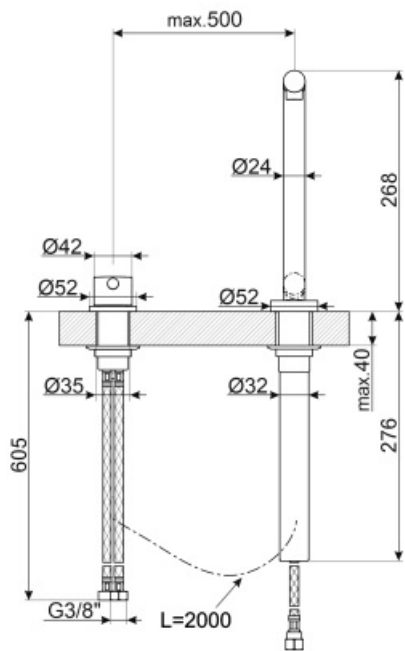

MTD5CR

Product family	Taps
Material	Brass
Swivelling spout	Yes
Swivelling spout rotation	360 °

Aesthetics

Aesthetic	Universale	Handshower	Extractable
Colour	Chrome	Jet type	Single jet
Finishing	Glossy	Aerator	Yes
Spout type	L spout	Flexible hoses number	2
Tap type	Remote lever and telescopic mixer		

Technical Features

Flexible hoses lenght	500 mm	Minimum pressure	0,5 bar
Flexible hoses connection	3/8 "	Optimal pressure	3 bar
Ceramic disc cartridge type	25 Ø	Water production (l/min)	8,5 l
Non-return valve	Yes	Tap hole diameter	35 mm
Maximum pressure	5 bar		

Logistic Information

Product height (mm)	268 mm
---------------------	--------

Symbols glossary (TT)

Tap for spaces with minimum heights such as under the window consisting of a telescopic swivel spout and a remote lever control

Swivel spout rotation 360°

The extractable handshower allows to increase the range of action of the tap and it is extremely versatile, practical and comfortable.