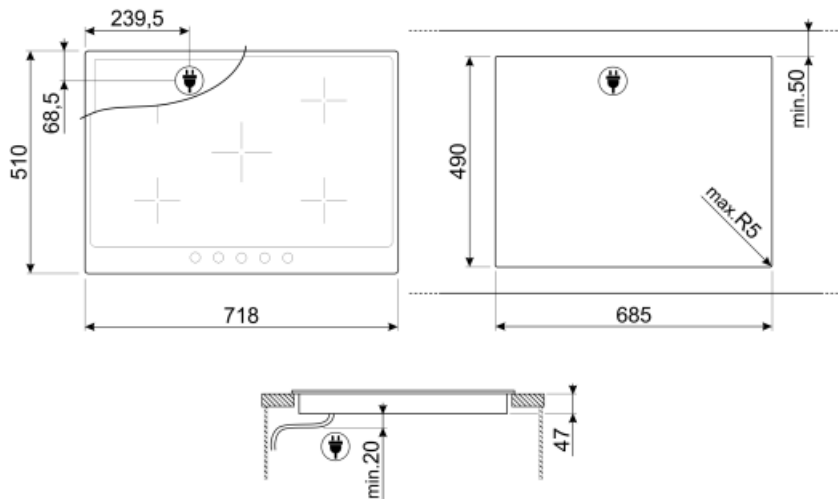

Front-left - Ceramic - Single - 1.80 kW - Ø 18.0 cm
Rear-left - Ceramic - Single - 1.20 kW - Ø 14.0 cm
Central - Ceramic - Extendable - 2.00 kW - 15.0x25.0 cm
Rear-right - Ceramic - Double - 2.40 kW - Ø 21.0 cm
Front-right - Ceramic - Single - 1.20 kW - Ø 14.0 cm

Minimum pan diameter indication Yes

Residual heat indicator Yes

Automatic switch off when overheat Yes

Electrical Connection

Electrical connection rating (W)	8600 W	Additional connection modalities	Yes, Single and Double phase
Current	24 A	Frequency (Hz)	50/60 Hz
Voltage (V)	220-240 V	Power supply cable length	150 cm
Voltage 2 (V)	380-415 V	Terminal box	6 poles
Type of electric cable installed	Yes, Three-phase