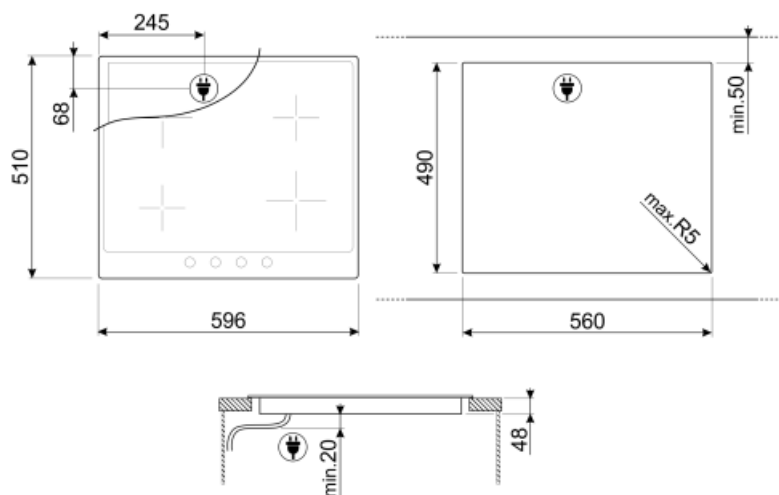

Front-left - Ceramic - Single - 2.00 kW - Ø 18.0 cm

Rear-left - Ceramic - Single - 1.20 kW - Ø 14.0 cm

Rear-right - Ceramic - Single - 2.40 kW - Ø 21.0 cm

Front-right - Ceramic - Single - 1.20 kW - Ø 14.0 cm

Minimum pan diameter indication Yes

Protection against accidental start up

Yes

Electrical Connection

Electrical connection rating (W) 6600 W

Current 20 A

Voltage (V) 220-240 V

Voltage 2 (V) 380-415 V

Type of electric cable installed Yes, Three-phase

Additional connection modalities

Yes, Single and Double phase

Frequency (Hz)

50/60 Hz

Power supply cable length

150 cm

Terminal box

6 poles