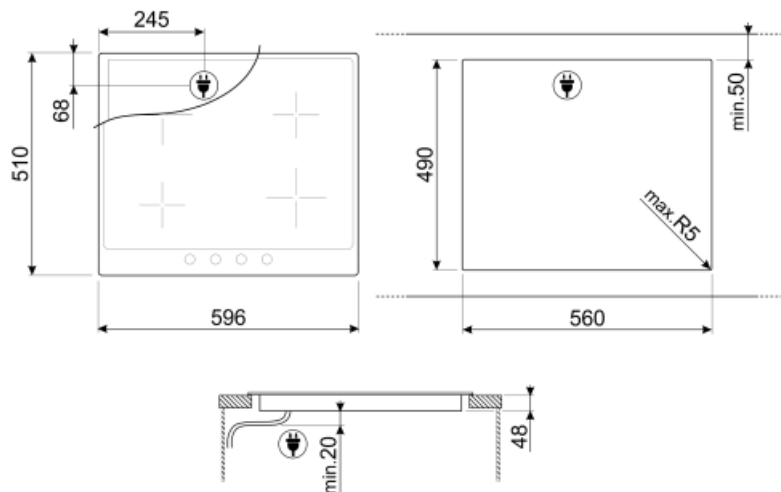

Front-left - Ceramic - Single - 2.00 kW - Ø 18.0 cm

Rear-left - Ceramic - Single - 1.20 kW - Ø 14.0 cm

Rear-right - Ceramic - Single - 2.30 kW - Ø 21.0 cm

Front-right - Ceramic - Single - 1.20 kW - Ø 14.0 cm

Minimum pan diameter indication Yes

Electrical Connection

Electrical connection rating (W)	6600 W	Additional connection modalities	Yes, Single and Double phase
Current	20 A	Frequency (Hz)	50/60 Hz
Voltage (V)	220-240 V	Power supply cable length	150 cm
Voltage 2 (V)	380-415 V	Terminal box	6 poles
Type of electric cable installed	Yes, Three-phase