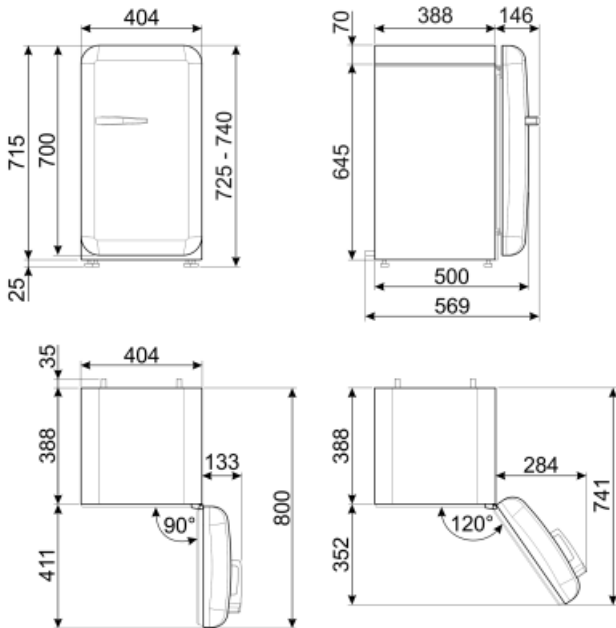

Type of temperature control	Electronic
Refrigerant gas type	R600a
Type of compressor	Standard
Refrigerant Quantity (gr)	19 g
Foam agent	Cyclopentane

Performance / Energy Label NEW 2019

Annual energy consumption	61 kWh/a	Sum of the volumes of the chill compartment(s) and the unfrozen compartment(s)	34 l
Energy efficiency class	D	Airborne acoustical noise emissions	40 dB(A) re 1pW
Airborne acoustical noise emission class	C	Climate class	SN, N, ST, T
Total net volume	34 l	EEL	79 %

Electrical Connection

Plug	(F;E) Schuko	Voltage (V)	220-240 V
Electrical connection rating	60 W	Frequency (Hz)	50/60 Hz
Current	0.3 A	Power supply cable length	100 cm