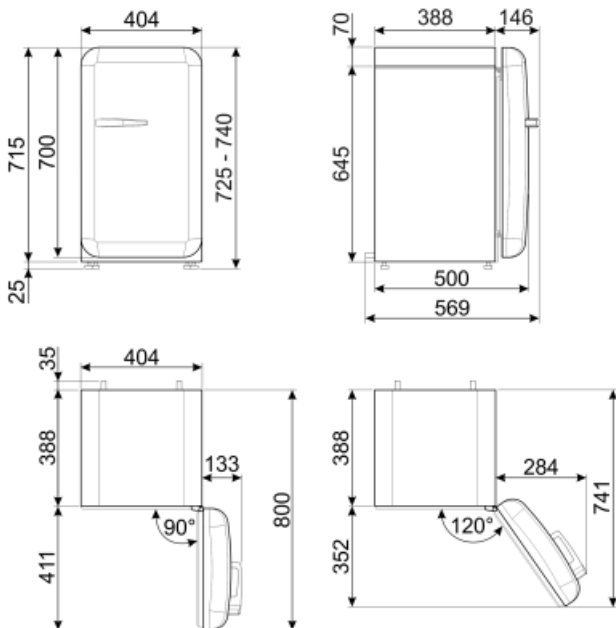

Type of temperature control	Electronic
Refrigerant gas type	R600a
Type of compressor	Standard
Refrigerant Quantity (gr)	19 g
Foam agent	Cyclopentane

Performance / Energy Label NEW 2019

Annual energy consumption	61 kWh/a	Sum of the volumes of the chill compartment(s) and the unfrozen compartment(s)	34 l
Energy efficiency class	D	Airborne acoustical noise emissions	40 dB(A) re 1pW
Airborne acoustical noise emission class	C	Climate class	SN, N, ST, T
Total net volume	34 l	EEl	79 %

Electrical Connection

Plug	(F;E) Schuko	Voltage (V)	220-240 V
Electrical connection rating	60 W	Frequency (Hz)	50/60 Hz
Current	0.3 A	Power supply cable length	100 cm