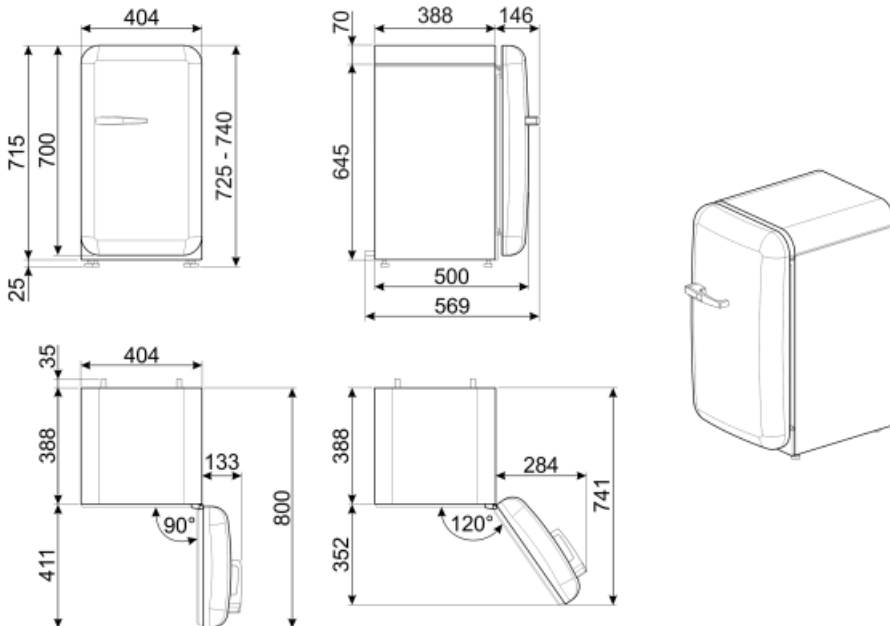

Type of temperature control	Electronic
Refrigerant gas type	R600a
Type of compressor	Standard
Refrigerant Quantity (gr)	19 g
Foam agent	Cyclopentane

Performance / Energy Label NEW 2019

Annual energy consumption	61 kWh/a	Sum of the volumes of the chill compartment(s) and the unfrozen compartment(s)	34 l
Energy efficiency class	D	Airborne acoustical noise emissions	40 dB(A) re 1pW
Airborne acoustical noise emission class	C	Climate class	SN, N, ST, T
Total net volume	34 l	EEL	79 %

Electrical Connection

Plug	(F;E) Schuko	Voltage (V)	220-240 V
Electrical connection rating	60 W	Frequency (Hz)	50/60 Hz
Current	0.3 A	Power supply cable length	100 cm