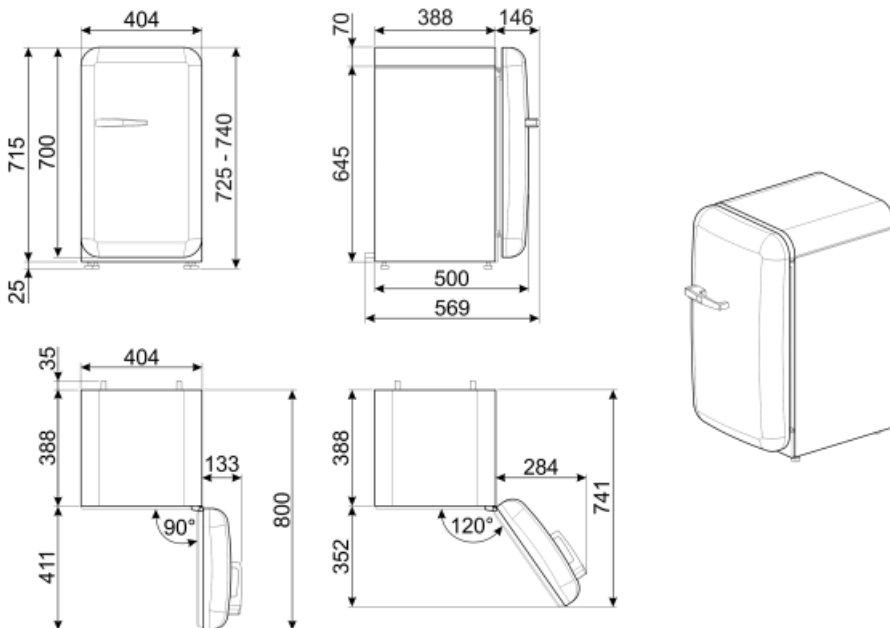

Type of temperature control	Electronic
Refrigerant gas type	R600a
Type of compressor	Standard
Refrigerant Quantity (gr)	19 g
Foam agent	Cyclopentane

Performance / Energy Label NEW 2019

Annual energy consumption	61 kWh/a	Sum of the volumes of the chill compartment(s) and the unfrozen compartment(s)	34 l
Energy efficiency class	D	Airborne acoustical noise emissions	40 dB(A) re 1pW
Airborne acoustical noise emission class	C	Climate class	SN, N, ST, T
Total net volume	34 l	EEl	79 %

Electrical Connection

Plug	(F;E) Schuko	Voltage (V)	220-240 V
Electrical connection rating	60 W	Frequency (Hz)	50/60 Hz
Current	0.3 A	Power supply cable length	100 cm