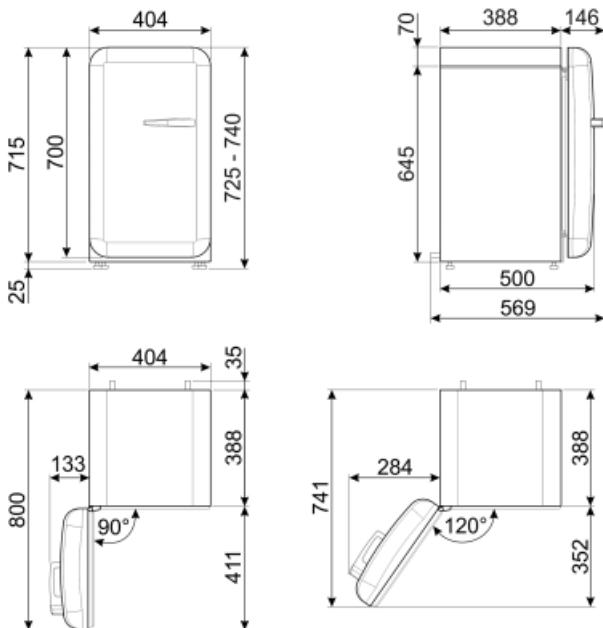

Type of temperature control	Electronic
Refrigerant gas type	R600a
Type of compressor	Standard
Refrigerant Quantity (gr)	19 g
Foam agent	Cyclopentane

Performance / Energy Label NEW 2019

Annual energy consumption	61 kWh/a	Sum of the volumes of the chill compartment(s) and the unfrozen compartment(s)	34 l
Energy efficiency class	D	Airborne acoustical noise emissions	40 dB(A) re 1pW
Airborne acoustical noise emission class	C	Climate class	SN, N, ST, T
Total net volume	34 l	EEl	79 %

Electrical Connection

Plug	(F;E) Schuko	Voltage (V)	220-240 V
Electrical connection rating	60 W	Frequency (Hz)	50/60 Hz
Current	0.3 A	Power supply cable length	100 cm