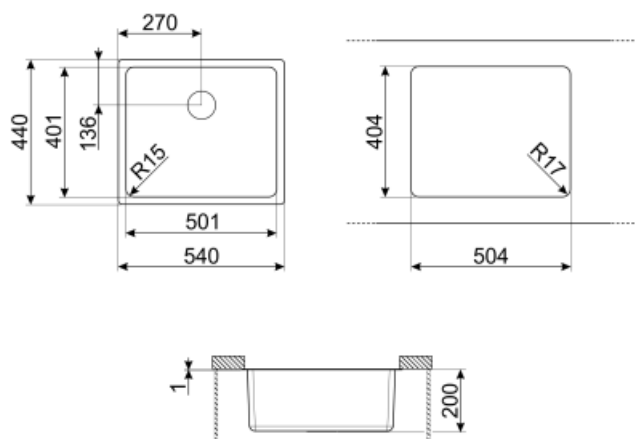

Accessories for
installation

Strainer, Savespace siphon
with dishwasher outlet
connection, Fixing clips