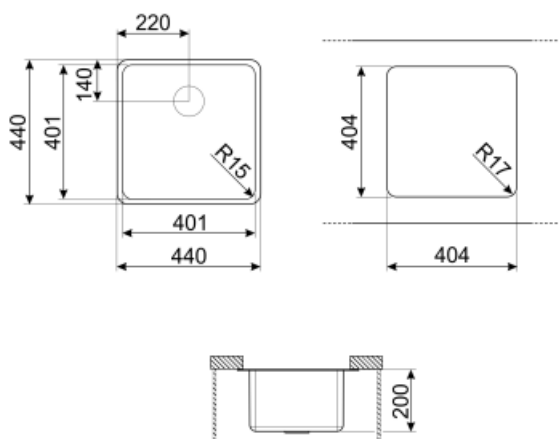

Accessories for
installation

Strainer, Savespace siphon
with dishwasher outlet
connection, Fixing clips