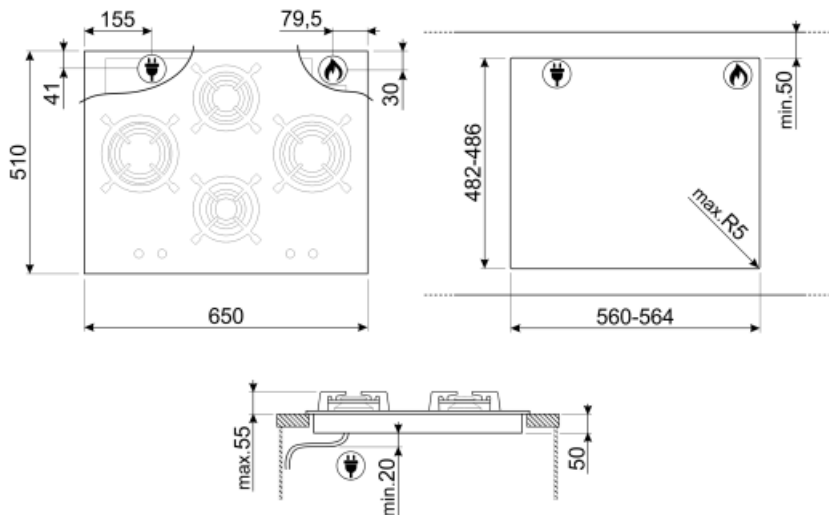

Technical Features

Left - Gas - Rapid - 3.10 kW

Rear-centre - Gas - Semi Rapid - 1.70 kW

Front-centre - Gas - AUX - 1.10 kW

Right - Gas - Rapid - 2.60 kW

Gas safety valves	Yes	Automatic Ignition	Yes

Electrical Connection

Electrical connection rating (W)	1 W	Frequency (Hz)	50/60 Hz
Voltage (V)	220-240 V	Power supply cable length	120 cm

Gas Connection

Gas Type	G20/G25 natural gas	Other gas connections provided	Conical
Gas connection	Cilindrical	Gas connection rating (W)	8500 W
Other gas nozzles included	G30 GPL Liquid gas