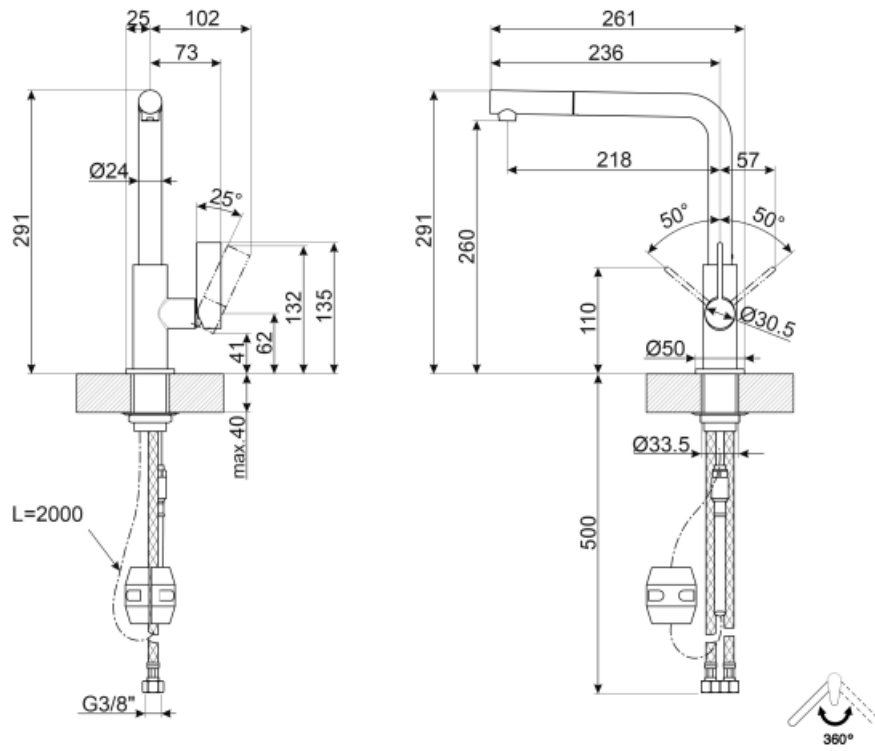

## Aesthetics

Aesthetic	Universale	Handshower	Extractable
Colour	Dark Inox	Jet type	Single jet
Finishing	PVD Brushed	Aerator	Yes
Spout type	L spout	Flexible hoses number	2
Tap type	Single lever		

## Technical Features

Flexible hoses lenght	450 mm	Maximum pressure	5 bar
Flexible hoses connection	3/8 "	Minimum pressure	0,5 bar
Ceramic disc cartridge type	25 Ø	Optimal pressure	3 bar
Non-return valve	Yes	Tap hole diameter	35 mm

## Logistic Information

Product height (mm)	291 mm
---------------------	--------

## Symbols glossary (TT)

---

Swivel spout rotation 360°

The extractable handshower allows to increase the range of action of the tap and it is extremely versatile, practical and comfortable.