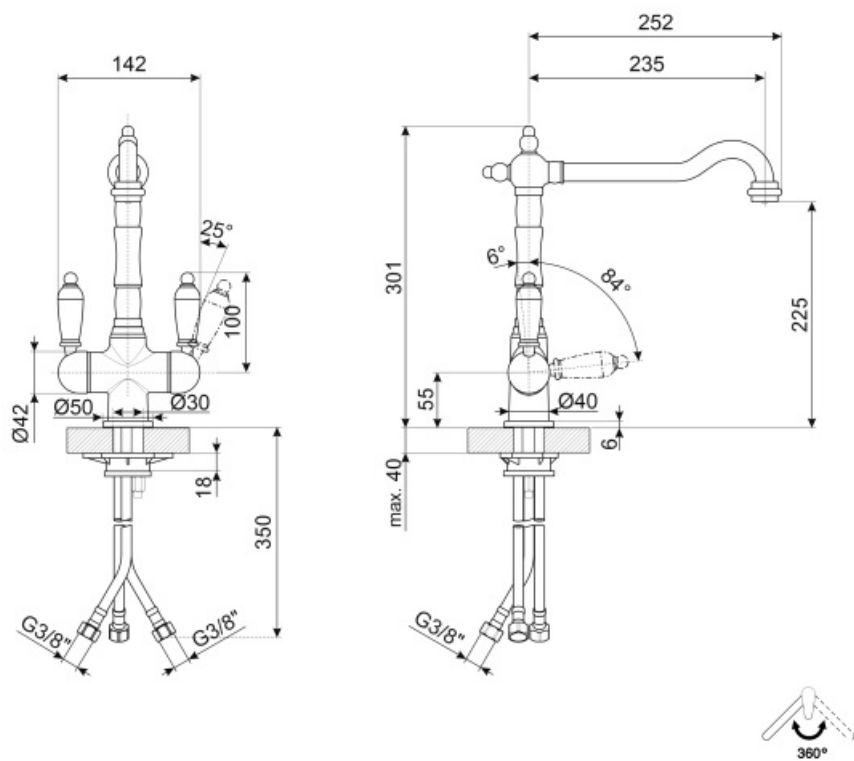

MAP770T

Product family	Taps
Material	Brass
Swivelling spout	Yes
Swivelling spout rotation	360 °

Aesthetics

Aesthetic	Coloniale	Handle for filtered water supply	Yes
Colour	Brass	Jet type	Single jet
Finishing	Brass	Aerator	Yes with double flow for filtered water
Spout type	L spout	Flexible hoses number	3
Tap type	Double lever filtered water		

Technical Features

Characteristics	ESC	Maximum pressure	5 bar
Flexible hoses lenght	400 mm	Minimum pressure	0,5 bar
Flexible hoses connection	3/8 "	Optimal pressure	3 bar
Ceramic disc cartridge type	35 Ø	Tap hole diameter	35 mm
Filtered water cartridge type	20x1		

Logistic Information

Product height (mm)	301 mm
---------------------	--------

Symbols glossary (TT)

ESC: with the ESC Energy Saving Cartridge system the control lever positioned in the middle dispenses only cold water, and not 50% of hot and 50% of c

Swivel spout rotation 360°