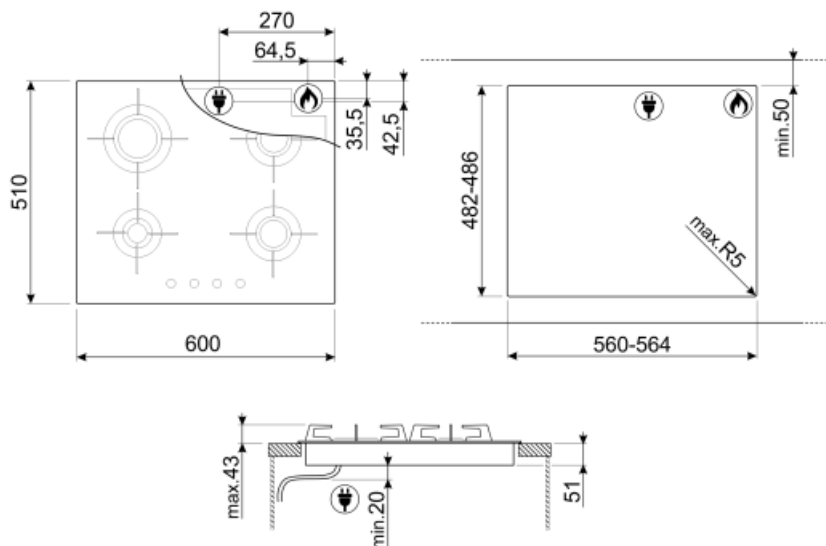

Technical Features

Front-left - Gas - AUX - 1.00 kW

Rear-left - Gas - Rapid - 2.80 kW

Rear-right - Gas - Semi Rapid - 1.60 kW

Front-right - Gas - Semi Rapid - 1.60 kW

Gas safety valves   Yes   Automatic Ignition   Yes

Electrical Connection

Electrical connection rating (W)	1 W	Frequency (Hz)	50/60 Hz
Voltage (V)	220-240 V	Power supply cable length	120 cm
Type of electric cable installed	Yes, Single phase		

Gas Connection

Gas Type	G20 Natural gas	Other gas connections provided	Conical
Gas connection	Cilindrical	Gas connection rating (W)	7100 W
Other gas nozzles included	G25 Natural gas, G30 GPL Liquid gas