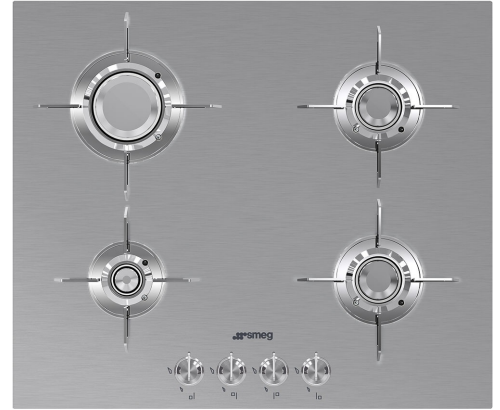

PXL664

Product Family	Hob
Built-in type	Ultra-low profile or Fully Flushed
Dimensions	60 cm
Power supply	Gas
Type	Gas
EAN code	8017709217846

Aesthetics

Aesthetic	Dolce Stil Novo
Colour	Stainless steel
Finishing	Satin
Material	Stainless Steel
Type of steel	Brushed
Pan stands	Stainless steel
Pan Stand Coating	Titanium
Burners	Laminate
Burners Material	Brass
Burner Coating	Nichelato
Type of control setting	Control knobs
Control knob position	Front
No. of controls	4
Controls colour	Steel effect
Serigraphy colour	Black
Alternative colours available	Black

Programme / Functions

Total no. of cook zones	4
No. of gas cook zones	4

Options

Worktop Cut-Out	482-486x560-564 mm
-----------------	--------------------

Technical Features

Front-left - Gas - AUX - 1.00 kW