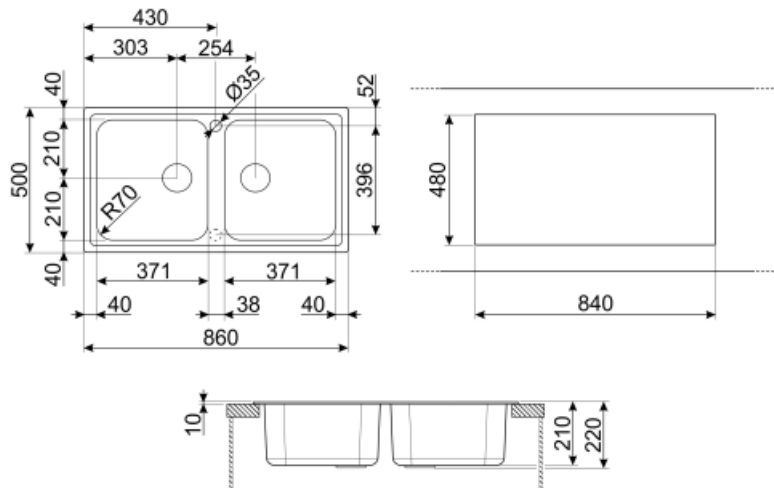

	Bowl type RH	Bowl dimensions, WxDxH (mm)	Bowl depth (mm)	Radius corner right bowl (mm)	Overflow	Strainer position	Strainer dimension
RH Bowl	Traditional	371 x 420 x 210	210	80	Yes, traditional	Side bowl	3.5"
LH Bowl	Traditional	371 x 420 x210	210	80		Side bowl	3.5"

Technical Features

Characteristics composite material	Antibacterial, Anti-scratch , Termal schock resistant, High temperatures resistant, Impact resistant, Easy to clean, UV Resistant	Base unit size	90 cm
Frame depth (mm)	10	Tap hole	2
Dimensions of the product (mm)	210x860x500 mm	Tap hole diameter	35 mm
		Dividing wall width	38 mm
		No. of clips	8
		Type of clips	Standard

Cutout dimension topmount (mm)	840 X 480 mm
Undermount cutout radius	30 mm
Height from kitchen top	10 mm

Accessories Included

Accessories for installation	Strainer, Savespace siphon with dishwasher outlet connection, Fixing clips
---------------------------------	--

KITDSQ

Soap dispenser chrome finishing with square knob 40x40 mm

KITFD075

Waste disposal 0,75 HP, Motor: 1/2 horsepower, Fits all sinks with 3 1/2" waste outlet

Symbols glossary (TT)

	Cupboard width required for sink installation		Sink depth - depending on the model, the depth can be from 13 to 24,5
	Standard installation: Traditional installation in tabletop, suitable for any kitchen sets		Antibacterial
	Antiscratch		Thermal shock resistant
	High temperatures resistant		Impact resistant
	Easy to clean		UV protection, does not fade over time.