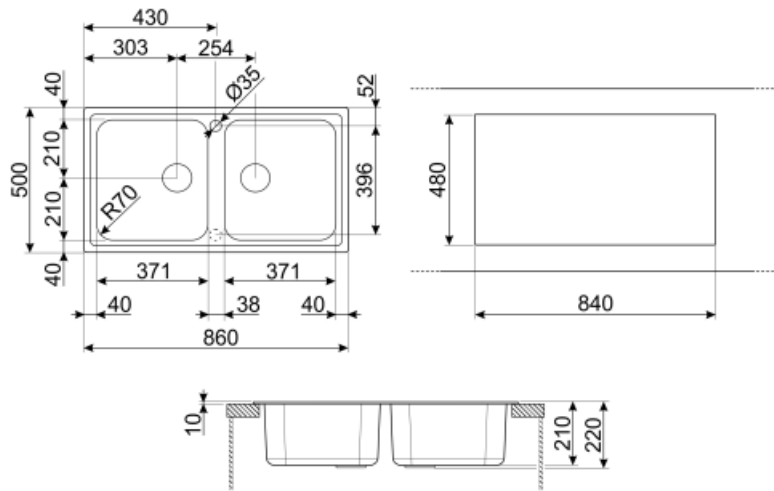

	Bowl type RH	Bowl dimensions, WxDxH (mm)	Bowl depth (mm)	Radius corner right bowl (mm)	Overflow	Strainer position	Strainer dimension
RH Bowl	Traditional	371 x 420 x 210	210	80	Yes, traditional	Side bowl	3.5"
LH Bowl	Traditional	371 x 420 x210	210	80		Side bowl	3.5"

Technical Features

Characteristics composite material	Antibacterial, Anti-scratch , Termal schock resistant, High temperatures resistant, Impact resistant, Easy to clean, UV Resistant	Base unit size	90 cm
Frame depth (mm)	10	Tap hole	2
		Tap hole diameter	35 mm
		Dividing wall width	38 mm
		No. of clips	8
		Type of clips	Standard

Dimensions of the product (mm)	210x860x500 mm
Cutout dimension topmount (mm)	840 X 480 mm
Undermount cutout radius	30 mm
Height from kitchen top	10 mm

Accessories Included

Accessories for installation	Strainer, Savespace siphon with dishwasher outlet connection, Fixing clips
------------------------------	--

KITDSQ

Soap dispenser chrome finishing with square knob 40x40 mm

KITFD075

Waste disposal 0,75 HP, Motor: 1/2 horsepower, Fits all sinks with 3 1/2" waste outlet

Symbols glossary (TT)

	Cupboard width required for sink installation		Sink depth - depending on the model, the depth can be from 13 to 24,5
	Standard installation: Traditional installation in tabletop, suitable for any kitchen sets		Antibacterial
	Antiscratch		Thermal shock resistant
	High temperatures resistant		Impact resistant
	Easy to clean		UV protection, does not fade over time.