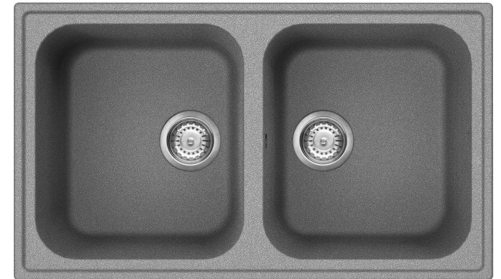

LZ862CT

Sink material Composite
 Type Composite sink
 No. of bowls 2
 EAN code 8017709251710

Aesthetics

Aesthetic	Universale	Logo	Applied/on overflow
Serie	Rigae	Alternative colours available	White, Anthracite, Cream, Beige, Copper, Cemento / Concrete
Colour	Cement / Concrete	Tap hole / precut tap hole	Prepared
Building in type	Standard		

	Bowl type RH	Bowl dimensions, WxDxH (mm)	Bowl depth (mm)	Radius corner right bowl (mm)	Overflow	Strainer position	Strainer dimension
RH Bowl	Traditional	371 x 420 x 210	210	80	Yes, traditional	Side bowl	3.5"
LH Bowl	Traditional	371 x 420 x210	210	80		Side bowl	3.5"

Technical Features

Characteristics composite material	Antibacterial, Anti-scratch , Termal schock resistant, High temperatures resistant, Impact resistant, Easy to clean, UV Resistant	Base unit size	90 cm
Frame depth (mm)	10	Tap hole	2
		Tap hole diameter	35 mm
		Dividing wall width	38 mm
		No. of clips	8
		Type of clips	Standard

KITDSQ

Soap dispenser chrome finishing with square knob 40x40 mm

KITFD075

Waste disposal 0,75 HP, Motor: 1/2 horsepower, Fits all sinks with 3 1/2" waste outlet

Symbols glossary (TT)

	Cupboard width required for sink installation		Sink depth - depending on the model, the depth can be from 13 to 24,5
	Standard installation: Traditional installation in tabletop, suitable for any kitchen sets		Antibacterial
	Antiscratch		Thermal shock resistant
	High temperatures resistant		Impact resistant
	Easy to clean		UV protection, does not fade over time.