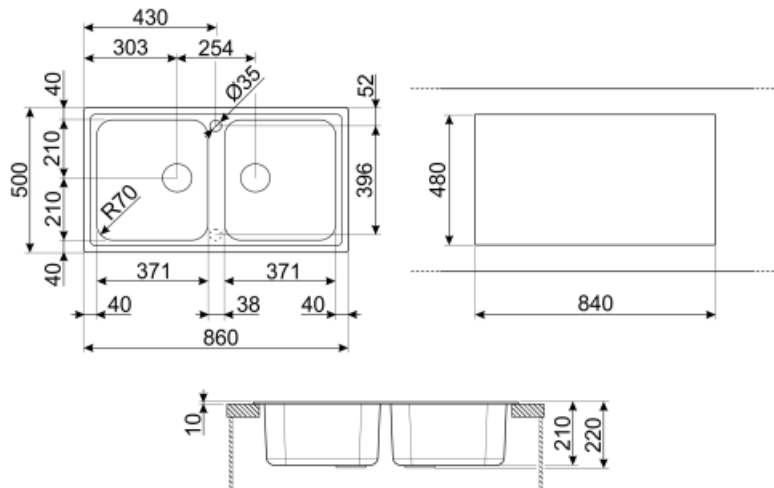

	Bowl type RH	Bowl dimensions, WxDxH (mm)	Bowl depth (mm)	Radius corner right bowl (mm)	Overflow	Strainer position	Strainer dimension
RH Bowl	Traditional	371 x 420 x 210	210	80	Yes, traditional	Side bowl	3.5"
LH Bowl	Traditional	371 x 420 x 210	210	80		Side bowl	3.5"

Technical Features

Characteristics composite material Antibacterial, Anti-scratch, Thermal shock resistant, High temperatures resistant, Impact resistant, Easy to clean, UV Resistant
Frame depth (mm) 10
Dimensions of the product (mm) 210x860x500 mm
Base unit size 90 cm
Tap hole 2
Tap hole diameter 35 mm
Dividing wall width 38 mm
No. of clips 8
Type of clips Standard

Cutout dimension topmount (mm)	840 X 480 mm
Undermount cutout radius	30 mm
Height from kitchen top	10 mm

Accessories Included

Accessories for installation	Strainer, Savespace siphon with dishwasher outlet connection, Fixing clips
---------------------------------	--

KITDSQ

Soap dispenser chrome finishing with square knob 40x40 mm

KITFD075

Waste disposal 0,75 HP, Motor: 1/2 horsepower, Fits all sinks with 3 1/2" waste outlet

Symbols glossary (TT)

	Cupboard width required for sink installation		Sink depth - depending on the model, the depth can be from 13 to 24,5
	Standard installation: Traditional installation in tabletop, suitable for any kitchen sets		Antibacterial
	Antiscratch		Thermal shock resistant
	High temperatures resistant		Impact resistant
	Easy to clean		UV protection, does not fade over time.