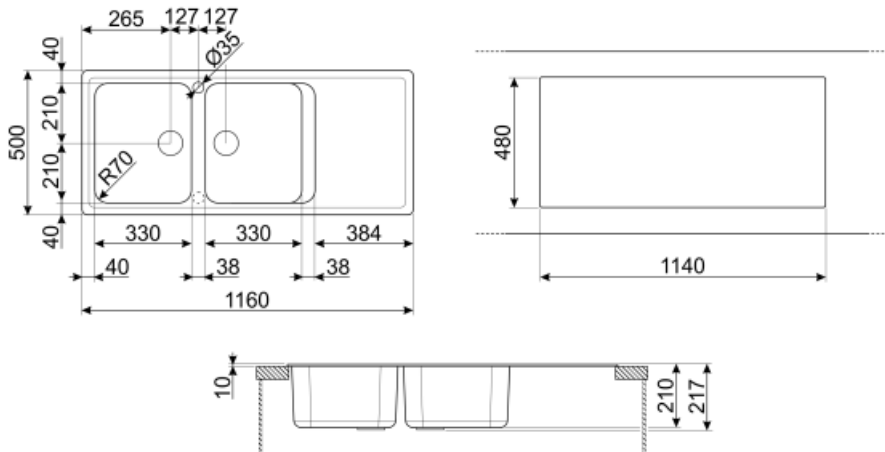

	Bowl type RH	Bowl dimensions, WxDxH (mm)	Bowl depth (mm)	Radius corner right bowl (mm)	Overflow	Strainer position	Strainer dimension
RH Bowl	Traditional	330 x 420 x 210	210	80	Yes, traditional	Side bowl	3.5"
LH Bowl	Traditional	330 x 420 x 210	210	80		Side bowl	3.5"

Technical Features

Characteristics composite material	Antibacterial, Anti-scratch, Thermal shock resistant, High temperatures resistant, Impact resistant, Easy to clean, UV Resistant	Tap hole	2
Frame depth (mm)	10	Tap hole diameter	35 mm
Dimensions of the product (mm)	210x1160x500 mm	Dividing wall width	38 mm
		Drainer inclination	2°
		No. of clips	12
		Type of clips	Standard

Cutout dimension topmount (mm)	1140 X 480 mm
Undermount cutout radius	30 mm
Height from kitchen top	10 mm
Base unit size	80 cm

Accessories Included

Accessories for installation	Strainer, Savespace siphon with dishwasher outlet connection, Fixing clips
------------------------------	--

KITDSQ

Soap dispenser chrome finishing with square knob 40x40 mm

KITFD075

Waste disposal 0,75 HP, Motor: 1/2 horsepower, Fits all sinks with 3 1/2" waste outlet

Symbols glossary (TT)

	Cupboard width required for sink installation		Sink depth - depending on the model, the depth can be from 13 to 24,5
	Standard installation: Traditional installation in tabletop, suitable for any kitchen sets		Antibacterial
	Antiscratch		Thermal shock resistant
	High temperatures resistant		Impact resistant
	Easy to clean		Thanks to the double tap hole, most of our sinks are easily reversible, giving you the flexibility to make any type of kitchen composition.
	UV protection, does not fade over time.		