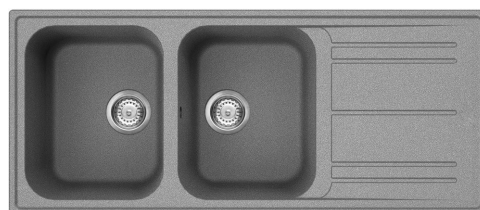

LZ116CT

Sink material	Composite
Type	Composite sink
No. of bowls	2
Drainer	Reversible
EAN code	8017709251673

Aesthetics

Aesthetic	Universale	Logo	Applied/on overflow
Serie	Rigae	Alternative colours available	White, Anthracite, Cream, Beige, Copper
Colour	Cement / Concrete	Tap hole / precut tap hole	Prepared
Building in type	Standard		

	Bowl type RH	Bowl dimensions, WxDxH (mm)	Bowl depth (mm)	Radius corner right bowl (mm)	Overflow	Strainer position	Strainer dimension
RH Bowl	Traditional	330 x 420 x 210	210	80	Yes, traditional	Side bowl	3.5"
LH Bowl	Traditional	330 x 420 x 210	210	80		Side bowl	3.5"

Technical Features

Characteristics composite material	Antibacterial, Anti-scratch, Thermal shock resistant, High temperatures resistant, Impact resistant, Easy to clean, UV Resistant	Tap hole	2
Frame depth (mm)	10	Tap hole diameter	35 mm
Dimensions of the product (mm)	210x1160x500 mm	Dividing wall width	38 mm
		Drainer inclination	2°
		No. of clips	12
		Type of clips	Standard

KITDSQ

Soap dispenser chrome finishing with square knob 40x40 mm

KITFD075

Waste disposal 0,75 HP, Motor: 1/2 horsepower, Fits all sinks with 3 1/2" waste outlet

Symbols glossary (TT)

	Cupboard width required for sink installation		Sink depth - depending on the model, the depth can be from 13 to 24,5
	Standard installation: Traditional installation in tabletop, suitable for any kitchen sets		Antibacterial
	Antiscratch		Thermal shock resistant
	High temperatures resistant		Impact resistant
	Easy to clean		Thanks to the double tap hole, most of our sinks are easily reversible, giving you the flexibility to make any type of kitchen composition.
	UV protection, does not fade over time.		