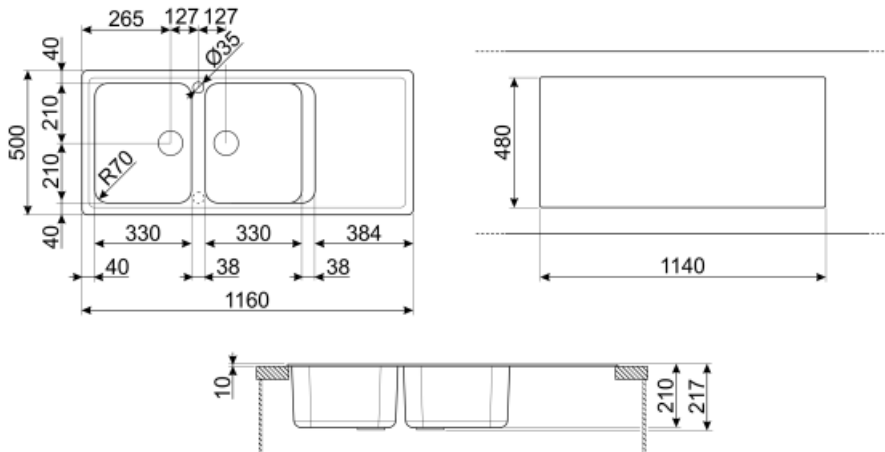

	Bowl type RH	Bowl dimensions, WxDxH (mm)	Bowl depth (mm)	Radius corner right bowl (mm)	Overflow	Strainer position	Strainer dimension
RH Bowl	Traditional	330 x 420 x 210	210	80	Yes, traditional	Side bowl	3.5"
LH Bowl	Traditional	330 x 420 x 210	210	80		Side bowl	3.5"

Technical Features

Characteristics composite material	Antibacterial, Anti-scratch, Termal schock resistant, High temperatures resistant, Impact resistant, Easy to clean, UV Resistant	Tap hole	2
Frame depth (mm)	10	Tap hole diameter	35 mm
Dimensions of the product (mm)	210x1160x500 mm	Dividing wall width	38 mm
		Drainer inclination	2 °
		No. of clips	12
		Type of clips	Standard

Cutout dimension topmount (mm)	1140 X 480 mm
Undermount cutout radius	30 mm
Height from kitchen top	10 mm
Base unit size	80 cm

Accessories Included

Accessories for installation	Strainer, Savespace siphon with dishwasher outlet connection, Fixing clips
------------------------------	--

KITDSQ

Soap dispenser chrome finishing with square knob 40x40 mm

KITFD075

Waste disposal 0,75 HP, Motor: 1/2 horsepower, Fits all sinks with 3 1/2" waste outlet

Symbols glossary (TT)

	Cupboard width required for sink installation		Sink depth - depending on the model, the depth can be from 13 to 24,5
	Standard installation: Traditional installation in tabletop, suitable for any kitchen sets		Antibacterial
	Antiscratch		Thermal shock resistant
	High temperatures resistant		Impact resistant
	Easy to clean		Thanks to the double tap hole, most of our sinks are easily reversible, giving you the flexibility to make any type of kitchen composition.
	UV protection, does not fade over time.		