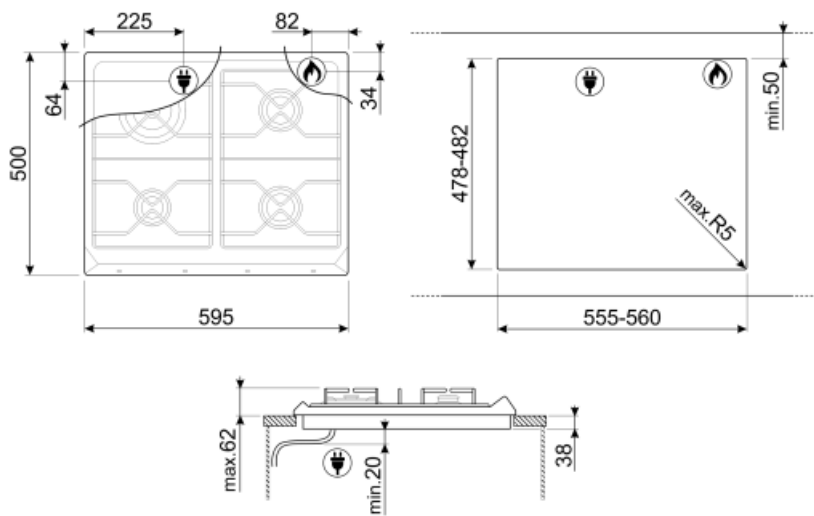

UR

Front-left - Gas - AUX - 1.10 kW

Rear-left - Gas - UR - 3.30 kW

Rear-right - Gas - Semi Rapid - 1.70 kW

Front-right - Gas - Semi Rapid - 1.70 kW

Gas safety valves   Yes   Automatic Ignition   Yes

Electrical Connection

Power supply cable length   120 cm

Gas Connection

Gas Type	G20 Natural gas	Other gas connections provided	Conical
Gas connection	Cilindrica	Gas connection rating (W)	7800 W
Other gas nozzles included	G30 GPL Liquid gas