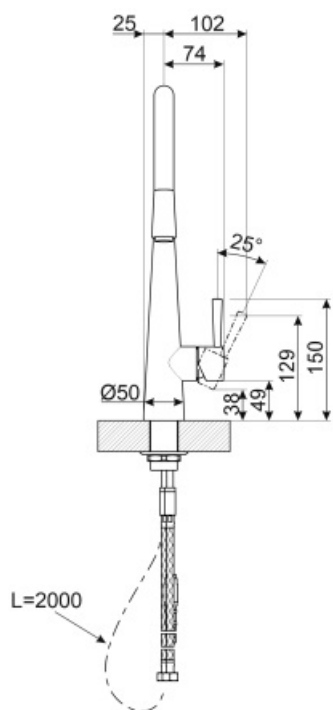

MD14CR

Product family	Taps
Material	Brass
Swivelling spout	Yes
Swivelling spout rotation	170 °

Aesthetics

Aesthetic	Universale	Handshower	Extractable
Colour	Chrome	Jet type	Single jet
Finishing	Glossy	Aerator	Yes
Spout type	J spout	Flexible hoses number	2
Tap type	Single lever		

Technical Features

Flexible hoses lenght	500 mm	Minimum pressure	0,5 bar
Flexible hoses connection	3/8 "	Optimal pressure	3 bar
Ceramic disc cartridge type	25 Ø	Water production (l/min)	10 l
Non-return valve	Yes	Tap hole diameter	35 mm
Maximum pressure	5 bar		

Logistic Information

Product height (mm)	412 mm
---------------------	--------

Symbols glossary (TT)

Swivel spout rotation 170°

The extractable handshower allows to increase the range of action of the tap and it is extremely versatile, practical and comfortable.