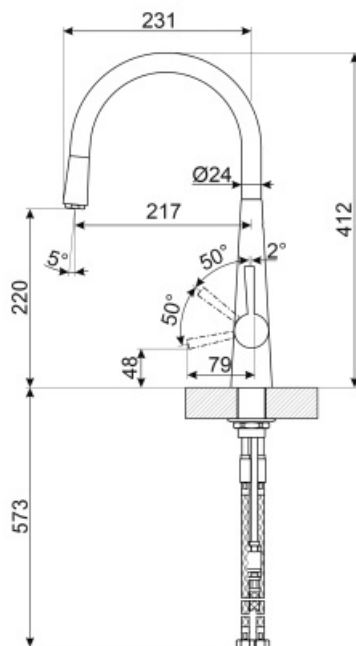

MD14CR

Product family	Taps
Material	Brass
Swivelling spout	Yes
Swivelling spout rotation	170 °

Aesthetics

Aesthetic	Universale	Handshower	Extractable
Colour	Chrome	Jet type	Single jet
Finishing	Glossy	Aerator	Yes
Spout type	J spout	Flexible hoses number	2
Tap type	Single lever		

Technical Features

Flexible hoses lenght	500 mm	Minimum pressure	0,5 bar
Flexible hoses connection	3/8 "	Optimal pressure	3 bar
Ceramic disc cartridge type	25 Ø	Water production (l/min)	10 l
Non-return valve	Yes	Tap hole diameter	35 mm
Maximum pressure	5 bar		

Logistic Information

Product height (mm)	412 mm
---------------------	--------

Symbols glossary (TT)

Swivel spout rotation 170°

The extractable handshower allows to increase the range of action of the tap and it is extremely versatile, practical and comfortable.