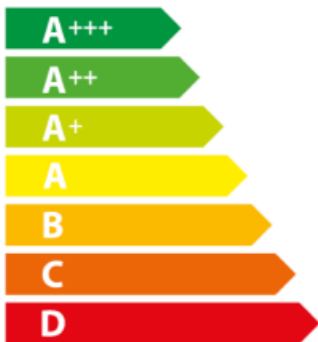

ENERGY

 smeg

SFP6604PNRE

A+

70 L

1.09 kWh/cycle

0.68 kWh/cycle